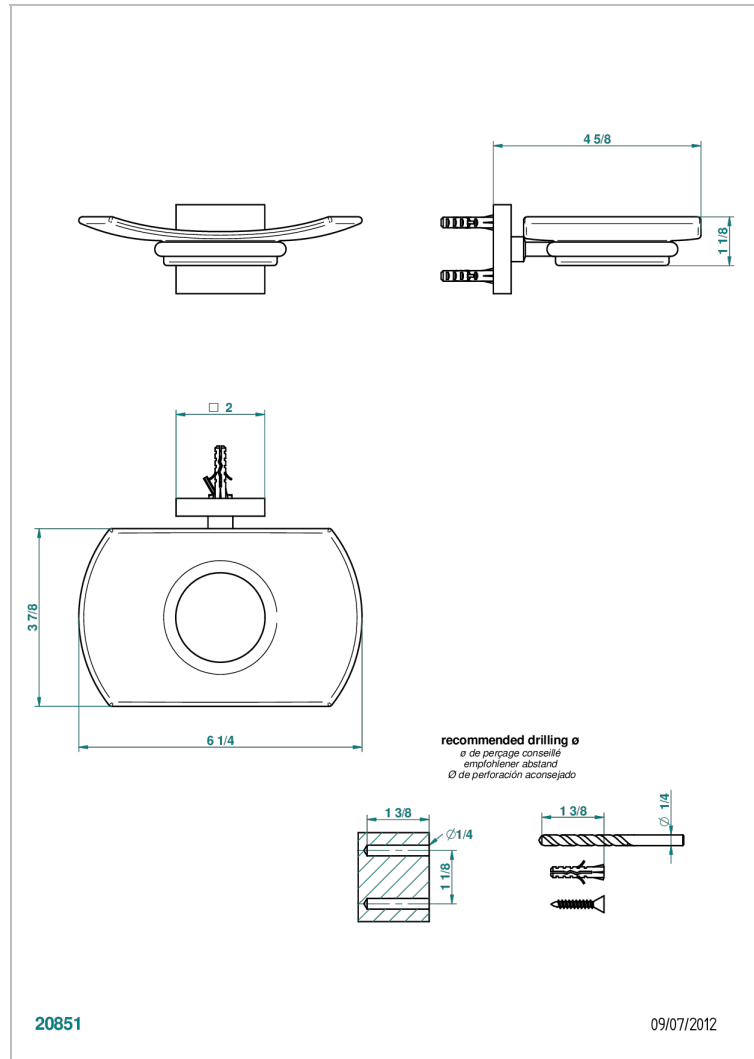

PROFIL LALIQUE CLEAR CRYSTAL

A6G-500

Wall mounted glass soap dish

THG[®]
PARIS

CHARACTERISTIC

- Profil LaliQue Clear crystal
- Wall mounted glass soap dish

AVAILABLE FINITIONS

Antique nickel - H28
Black ceram - D30
Blush PVD - H62
Brass color PVD - H49
Brown bronze color PVD - F33
Gold color PVD - H52