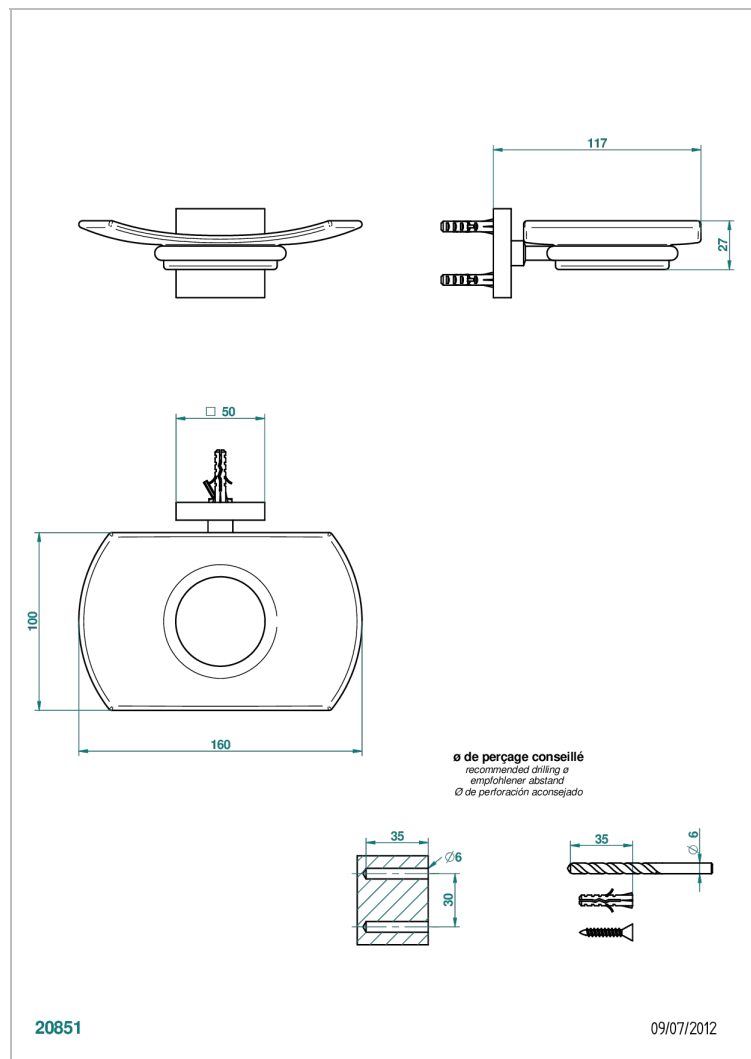

# PROFIL LALIQUE CLEAR CRYSTAL

A6G-500

Wall mounted glass soap dish

THG<sup>®</sup>  
PARIS

## CHARACTERISTIC

- Profil Lalique Clear crystal
- Wall mounted glass soap dish