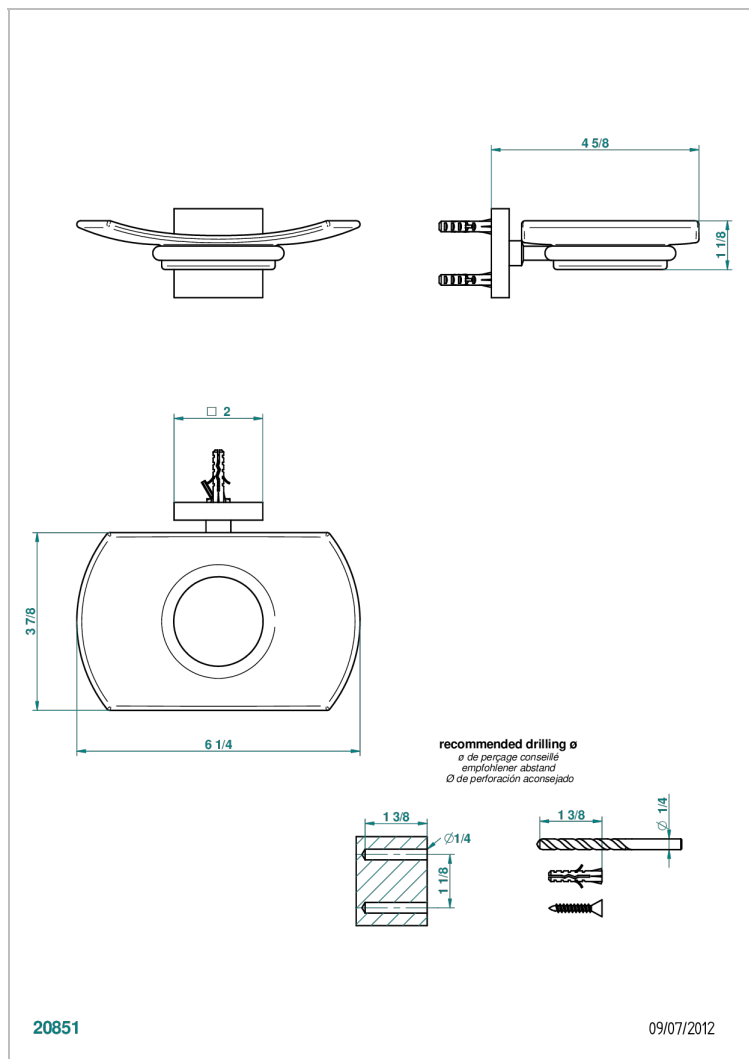

PROFIL LALIQUE CLEAR CRYSTAL

A6G-500

Wall mounted glass soap dish

THG[®]
PARIS

CHARACTERISTIC

- Profil Lalique Clear crystal
- Wall mounted glass soap dish

AVAILABLE FINITIONS

Antique nickel - H28
Black ceram - D30
Blush PVD - H62
Brass color PVD - H49
Brown bronze color PVD - F33
Gold color PVD - H52