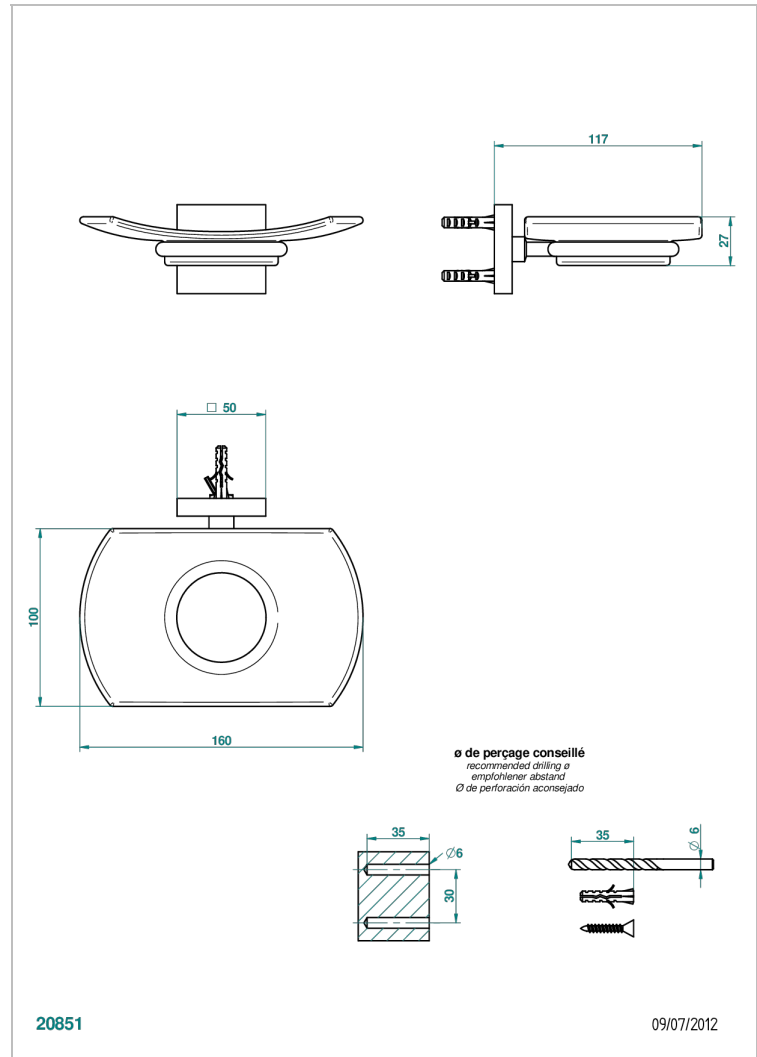

PROFIL METAL WITH LEVER

A6B-500

Wall mounted glass soap dish

THG[®]
PARIS

CHARACTERISTIC

- Profil Metal with lever
- Wall mounted glass soap dish

AVAILABLE FINITIONS

Antique nickel - H28
Black ceram - D30
Blush PVD - H62
Brass color PVD - H49
Brown bronze color PVD - F33
Gold color PVD - H52