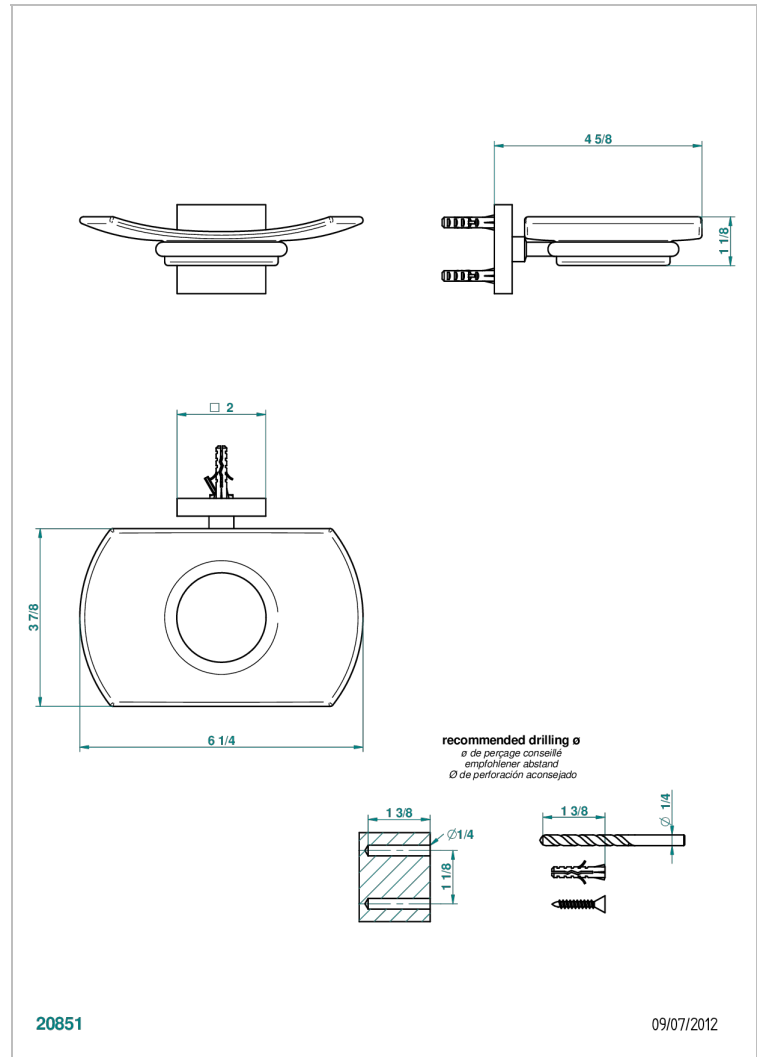

PROFIL METAL WITH LEVER

A6B-500

Wall mounted glass soap dish

THG[®]
PARIS

CHARACTERISTIC

- Profil Metal with lever
- Wall mounted glass soap dish

AVAILABLE FINITIONS

Antique nickel - H28
Black ceram - D30
Blush PVD - H62
Brass color PVD - H49
Brown bronze color PVD - F33
Gold color PVD - H52