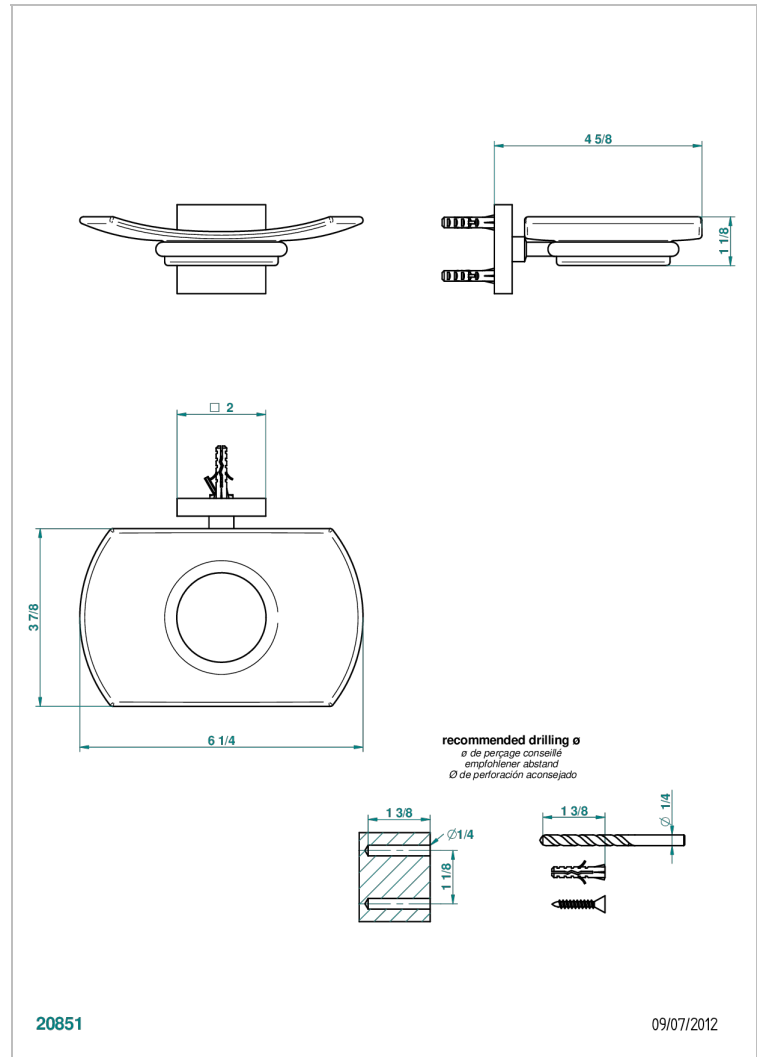

# PROFIL METAL WITH LEVER

A6B-500

Wall mounted glass soap dish

THG<sup>®</sup>  
PARIS

## CHARACTERISTIC

- Profil Metal with lever
- Wall mounted glass soap dish