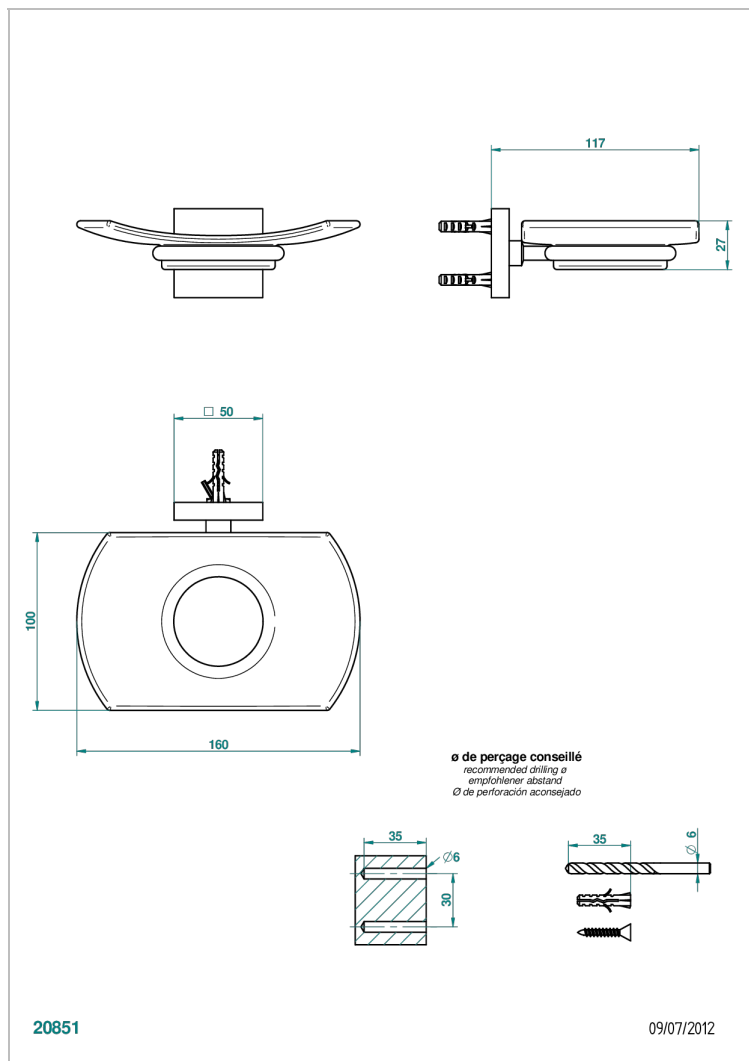

PROFIL METAL WITH LEVER

A6B-500

壁挂式肥皂架，带玻璃肥皂碟

THG[®]
PARIS

特色

- Profil Metal with lever
- 壁挂式肥皂架，带玻璃肥皂碟

可选饰面

Black ceram - D30
Blush PVD - H62
Graphite PVD - H64
Matt Umber PVD - H67
Matt blush PVD - H60
Matt graphite PVD - H65