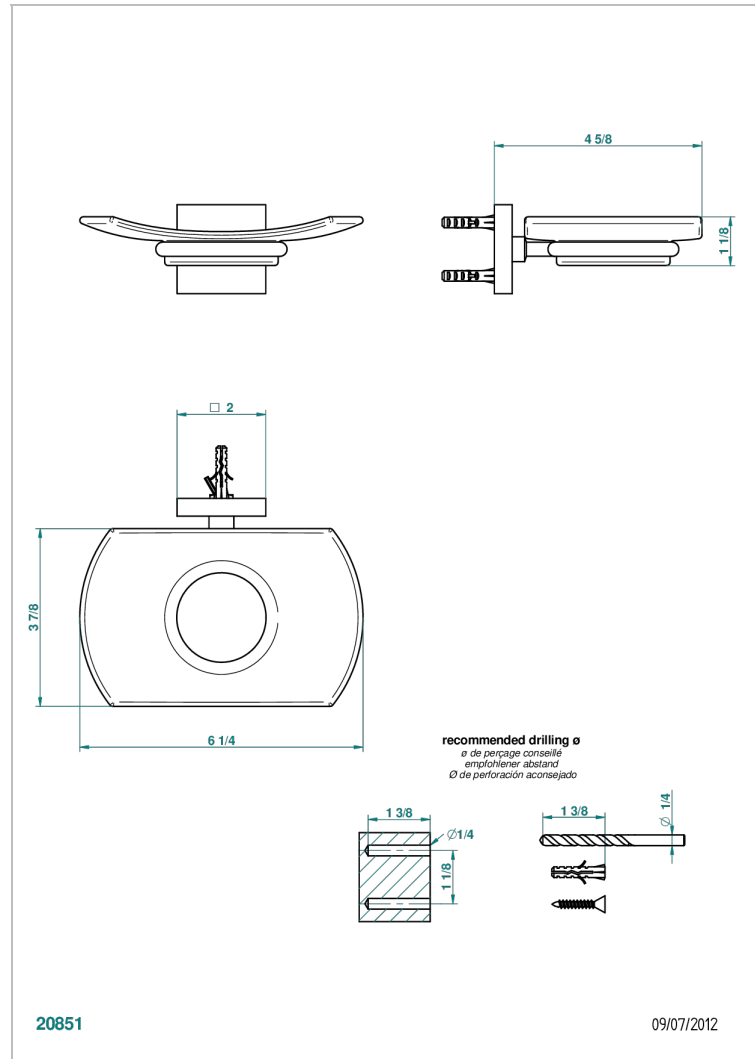

PROFIL METAL WITH LEVER

A6B-500

Wall mounted glass soap dish

THG[®]
PARIS

CHARACTERISTIC

- Profil Metal with lever
- Wall mounted glass soap dish

AVAILABLE FINITIONS

Antique nickel - H28
Black ceram - D30
Blush PVD - H62
Brass color PVD - H49
Brown bronze color PVD - F33
Gold color PVD - H52