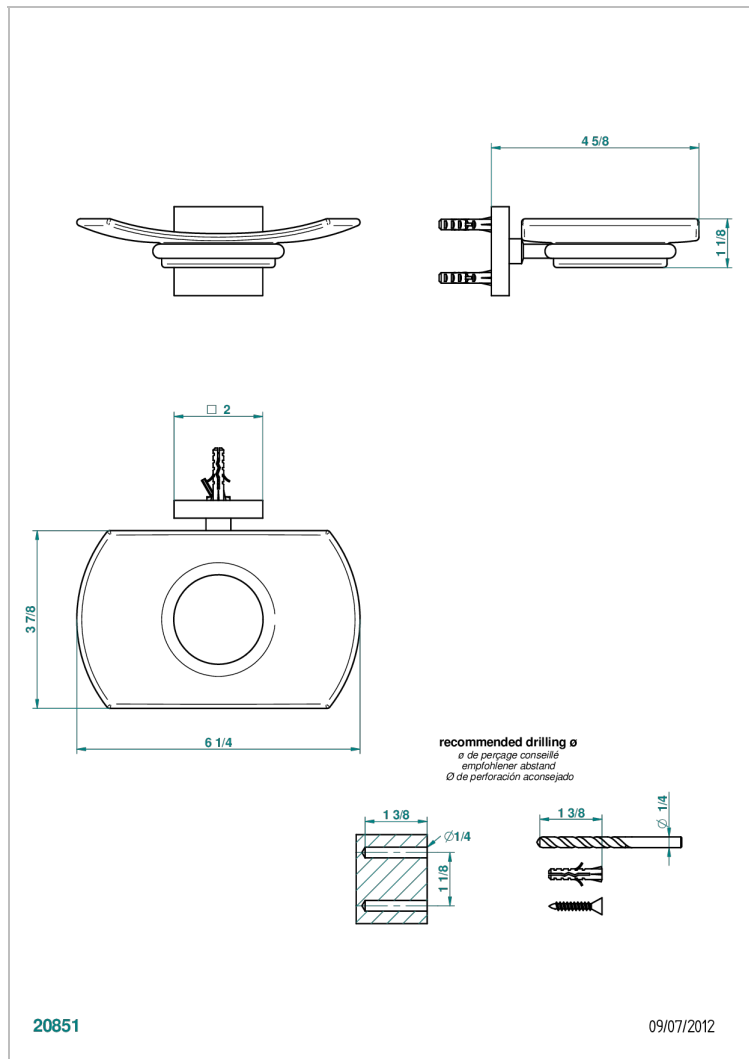

PROFIL METAL WITH LEVER

A6B-500

壁挂式肥皂架，带玻璃肥皂碟

THG
PARIS

特色

- Profil Metal with lever
- 壁挂式肥皂架，带玻璃肥皂碟

可选饰面

Black ceram - D30
 Blush PVD - H62
 Graphite PVD - H64
 Matt Umber PVD - H67
 Matt blush PVD - H60
 Matt graphite PVD - H65