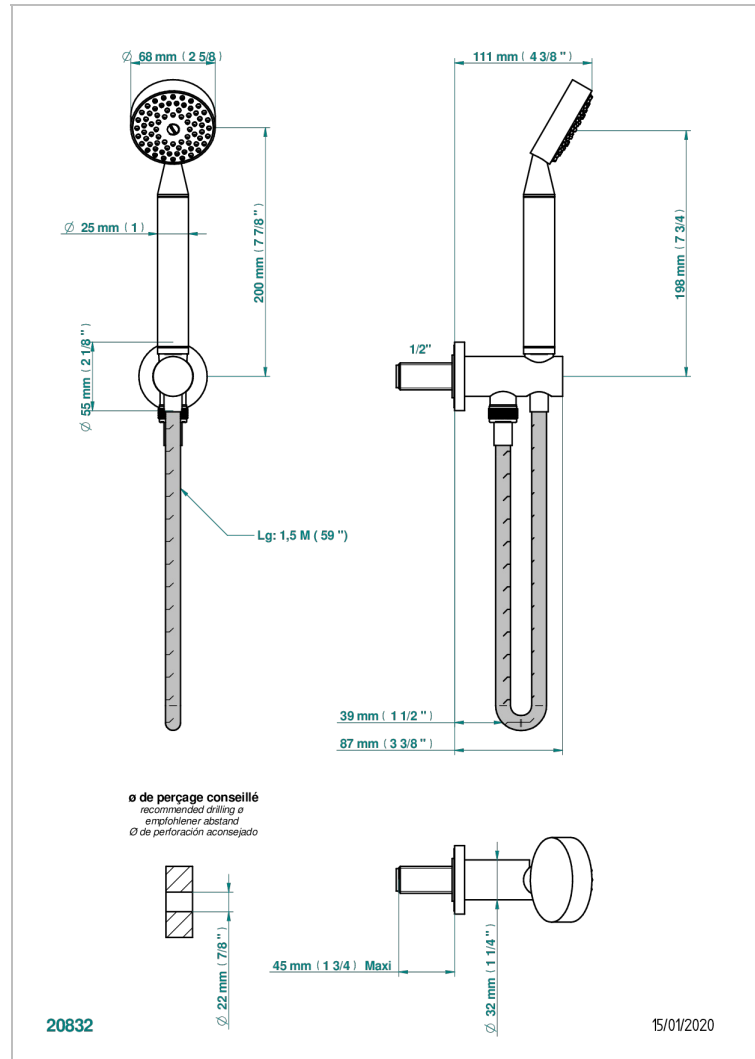

DIPLOMATE ROPED RINGS

U4C-54

Wall mounted stylised handshower, hose and elbow with rest

CHARACTERISTIC

- Diplomat Roped rings
- Wall mounted stylised handshower, hose and elbow with rest

TECHNICAL SPECS

- Reconnamé : 3 bars (max. 5 bars) - Advised : 43,5 psi (max. 72 psi)
- 9,5 l/min à 3 bars (2.5 gpm at 43.5 psi)

AVAILABLE FINITIONS

Antique nickel - H28
Black ceram - D30
Blush PVD - H62
Brass color PVD - H49
Brown bronze color PVD - F33
Gold color PVD - H52

Graphite PVD - H64
Lacquered light bronze - D01
Matt Umber PVD - H67
Matt blush PVD - H60
Matt brass color PVD - H50
Matt brown bronze color PVD - F34