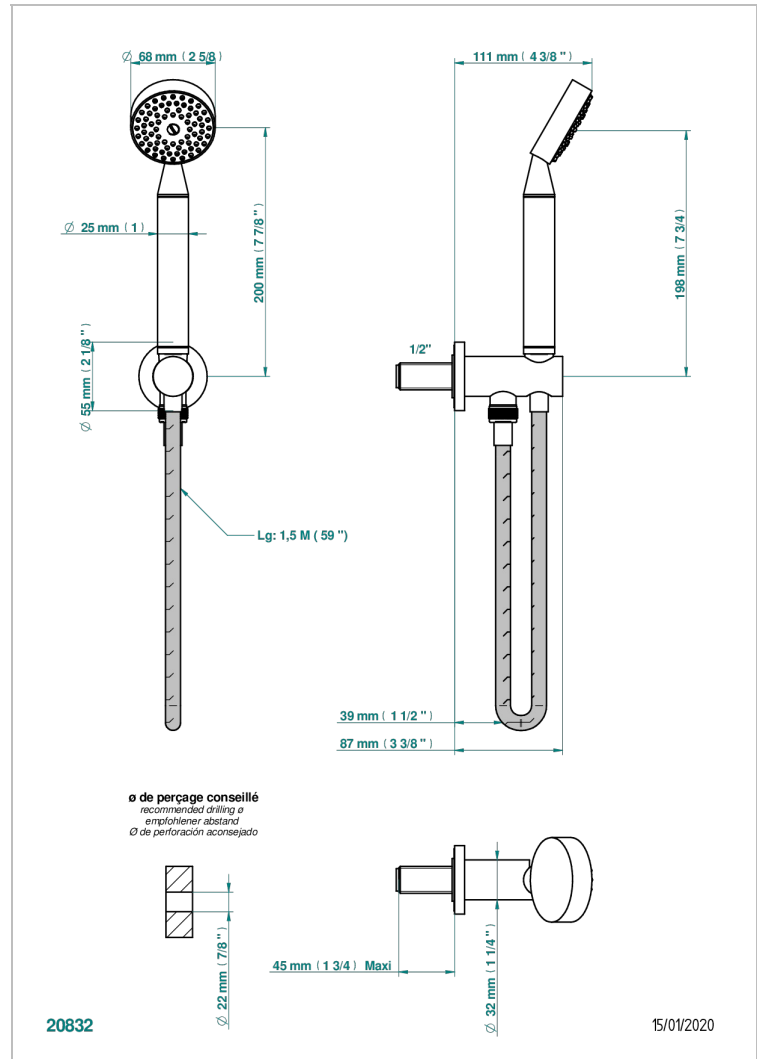

DIPLOMATE SMOOTH RINGS

U4A-54

Wall mounted stylised handshower, hose and elbow with rest

CHARACTERISTIC

- Diplomat Smooth rings
- Wall mounted stylised handshower, hose and elbow with rest

TECHNICAL SPECS

- Recommandé : 3 bars (max. 5 bars) - Advised : 43,5 psi (max. 72 psi)
- 9,5 l/min à 3 bars (2.5 gpm at 43.5 psi)

AVAILABLE FINITIONS

Antique nickel - H28
Black ceram - D30
Blush PVD - H62
Brass color PVD - H49
Brown bronze color PVD - F33
Gold color PVD - H52

Graphite PVD - H64
Lacquered light bronze - D01
Matt Umber PVD - H67
Matt blush PVD - H60
Matt brass color PVD - H50
Matt brown bronze color PVD - F34