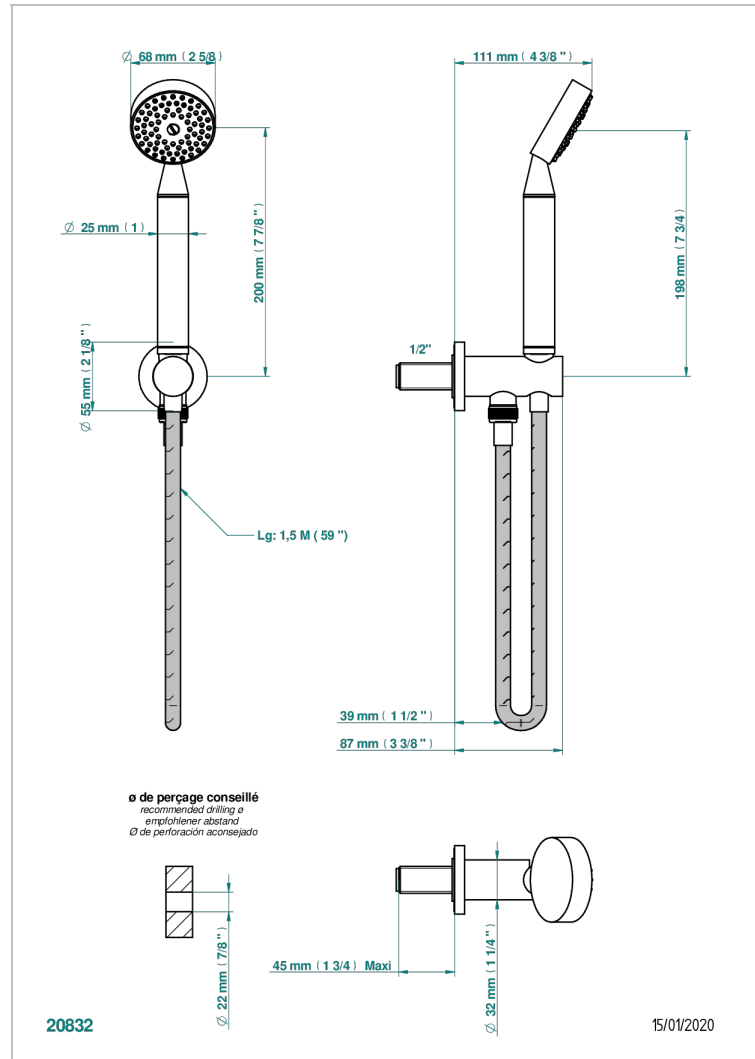

DIPLOMATE SMOOTH RINGS

U4A-54

Wall mounted stylised handshower, hose and elbow with rest

CHARACTERISTIC

- Diplomat Smooth rings
- Wall mounted stylised handshower, hose and elbow with rest

TECHNICAL SPECS

- Recommandé : 3 bars (max. 5 bars) - Advised : 43,5 psi (max. 72 psi)
- 9,5 l/min à 3 bars (2.5 gpm at 43.5 psi)

AVAILABLE FINITIONS

Antique nickel - H28
Black ceram - D30
Blush PVD - H62
Brass color PVD - H49
Brown bronze color PVD - F33
Gold color PVD - H52

Graphite PVD - H64
Lacquered light bronze - D01
Matt Umber PVD - H67
Matt blush PVD - H60
Matt brass color PVD - H50
Matt brown bronze color PVD - F34