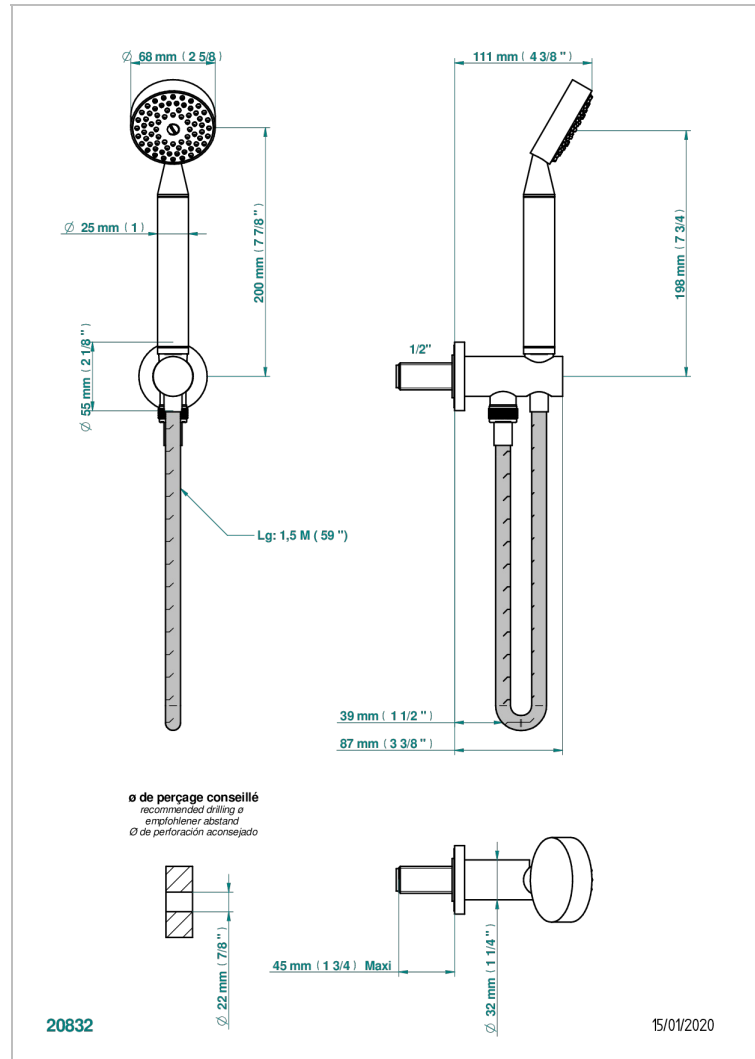

# SPIRIT WITH LEVER

G58-54

Wall mounted stylised handshower, hose and elbow with rest

## CHARACTERISTIC

- Spirit with lever
- Wall mounted stylised handshower, hose and elbow with rest