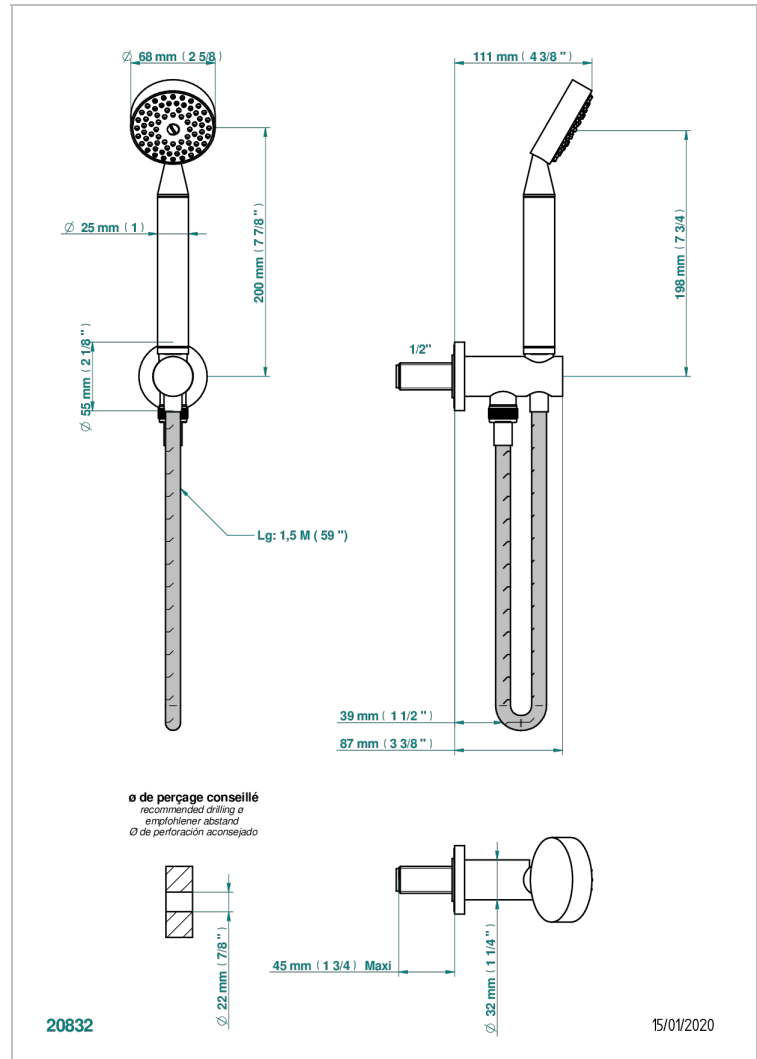

# BAMBOU CLEAR CRYSTAL

A35-54

Wall mounted stylised handshower, hose and elbow with rest

THG<sup>®</sup>  
PARIS

## CHARACTERISTIC

- Bamboü Clear crystal
- Wall mounted stylised handshower, hose and elbow with rest