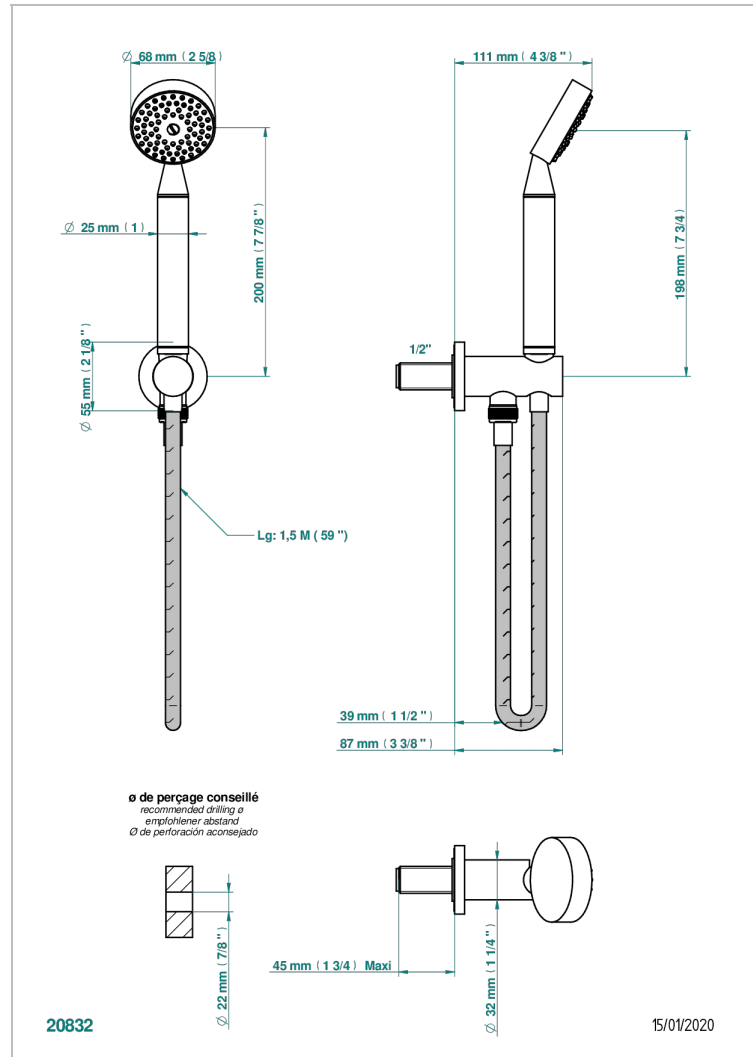

BAMBOU CLEAR CRYSTAL

A35-54

Wall mounted stylised handshower, hose and elbow with rest

THG[®]
PARIS

CHARACTERISTIC

- Bamboü Clear crystal
- Wall mounted stylised handshower, hose and elbow with rest

TECHNICAL SPECS

- Recommandé : 3 bars (max. 5 bars) - Advised : 43,5 psi (max. 72 psi)
- 9,5 l/min à 3 bars (2.5 gpm at 43.5 psi)

AVAILABLE FINITIONS

Antique nickel - H28
Black ceram - D30
Blush PVD - H62
Brass color PVD - H49
Brown bronze color PVD - F33
Gold color PVD - H52

Nickel color PVD - H55
Polished chrome (color finish) - A02
Polished chrome / Polished gold (color finish) - G02
Polished gold (color finish) - F01
Polished nickel - B01
Soft gold - F30

Soft matt gold - F31
Umber PVD - H66
Varnished matt antique red copper (color finish) - H07