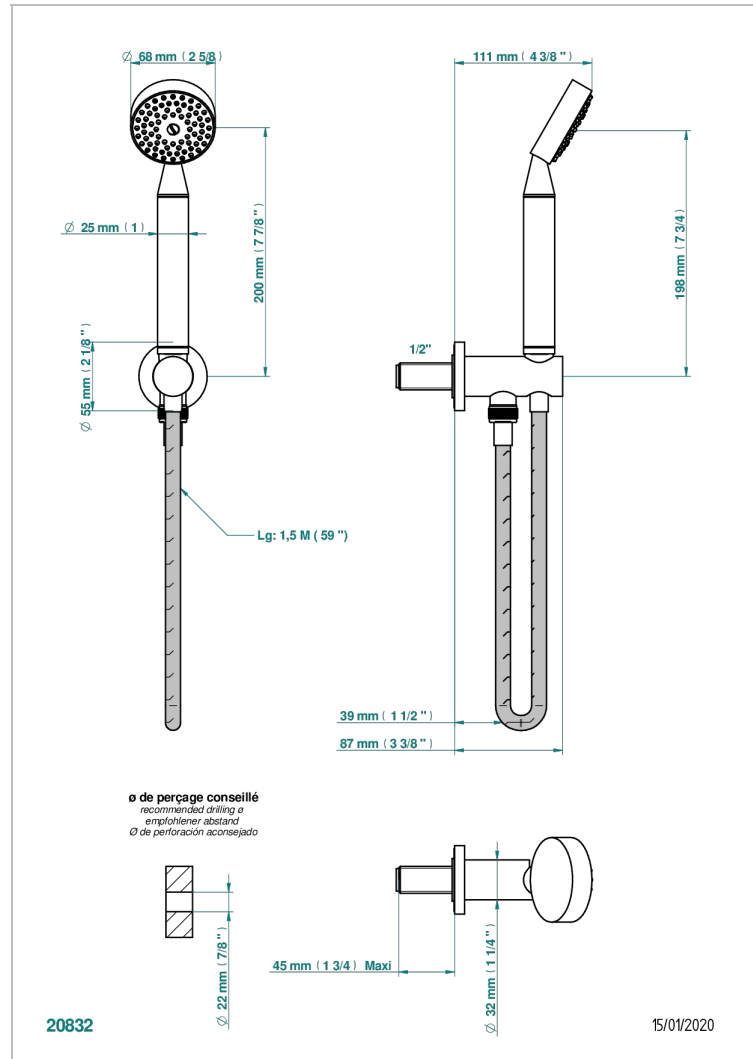

BAMBOU AMBER CRYSTAL

A34-54

Wall mounted stylised handshower, hose and elbow with rest

THG[®]
PARIS

CHARACTERISTIC

- BamboU Amber crystal
- Wall mounted stylised handshower, hose and elbow with rest

TECHNICAL SPECS

- Reconnmandé : 3 bars (max. 5 bars) - Advised : 43,5 psi (max. 72 psi)
- 9,5 l/min à 3 bars (2.5 gpm at 43.5 psi)

AVAILABLE FINITIONS

Antique nickel - H28
Black ceram - D30
Blush PVD - H62
Brass color PVD - H49
Brown bronze color PVD - F33
Gold color PVD - H52

Nickel color PVD - H55
Polished chrome (color finish) - A02
Polished chrome / Polished gold (color finish) - G02
Polished gold (color finish) - F01
Polished nickel - B01
Soft gold - F30

Soft matt gold - F31
Umber PVD - H66
Varnished matt antique red copper (color finish) - H07