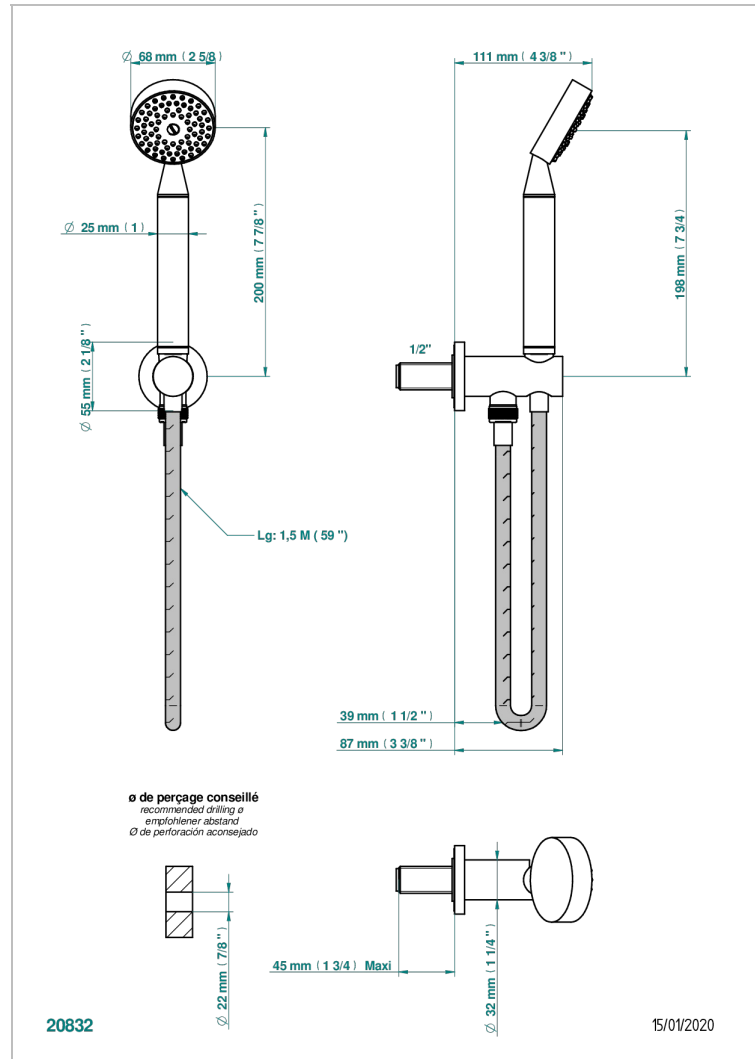

# BAMBOU BLACK CRYSTAL

A33-54

Wall mounted stylised handshower, hose and elbow with rest

THG<sup>®</sup>  
PARIS

## CHARACTERISTIC

- Bambou Black crystal
- Wall mounted stylised handshower, hose and elbow with rest