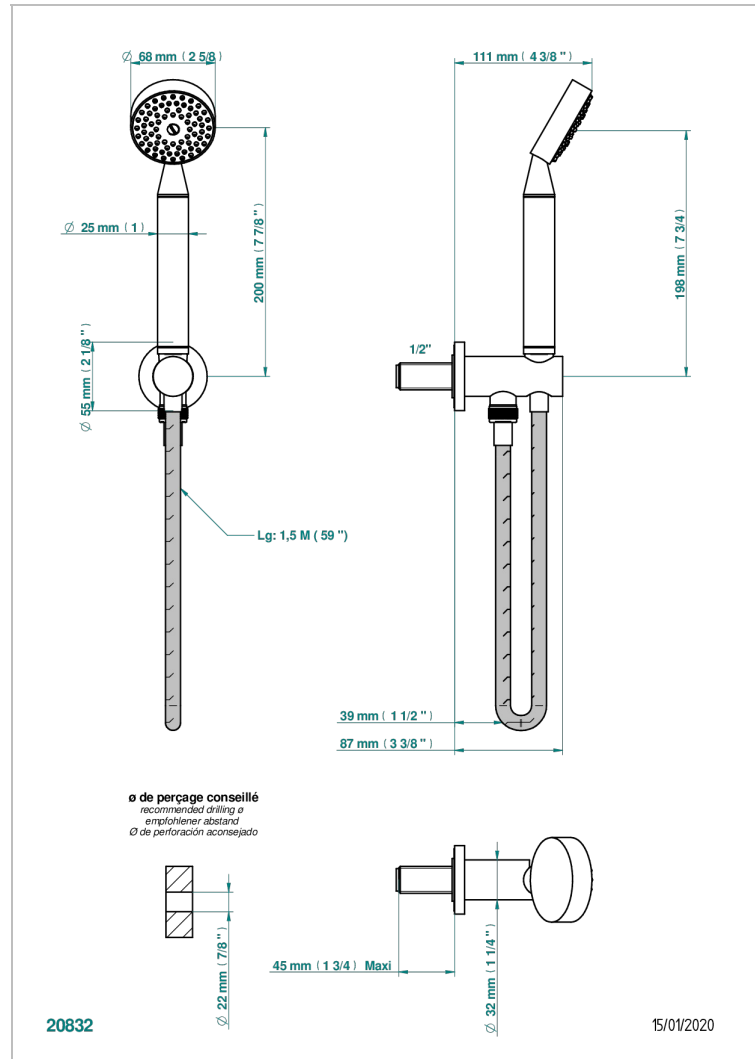

# BAMBOU BLACK CRYSTAL

A33-54

Wall mounted stylised handshower, hose and elbow with rest

THG<sup>®</sup>  
PARIS

## CHARACTERISTIC

- BamboU Black crystal
- Wall mounted stylised handshower, hose and elbow with rest