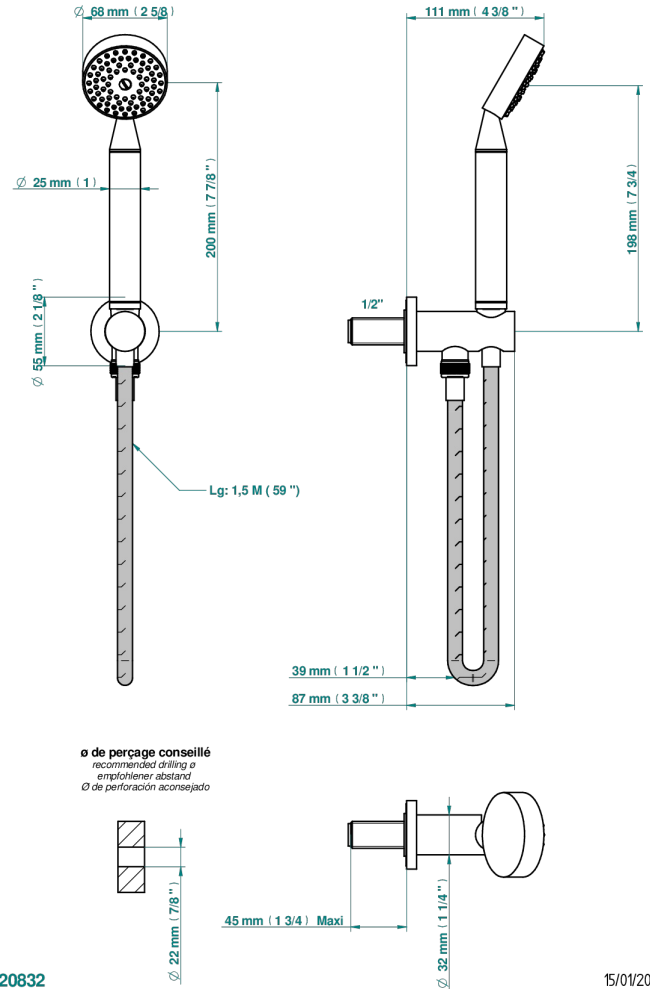

# MOSSI CLEAR CRYSTAL

A2N-54

Wall mounted stylised handshower, hose and elbow with rest

THG<sup>®</sup>  
PARIS

## CHARACTERISTIC

- Mossi Clear crystal
- Wall mounted stylised handshower, hose and elbow with rest

## TECHNICAL SPECS

- Recommandé : 3 bars (max. 5 bars) - Advised : 43,5 psi (max. 72 psi)
- 9,5 l/min à 3 bars (2.5 gpm at 43.5 psi)

## AVAILABLE FINITIONS

Antique nickel - H28  
Black ceram - D30  
Blush PVD - H62  
Brass color PVD - H49  
Brown bronze color PVD - F33  
Gold color PVD - H52

Graphite PVD - H64  
Lacquered light bronze - D01  
Matt Umber PVD - H67  
Matt blush PVD - H60  
Matt brass color PVD - H50  
Matt brown bronze color PVD - F34