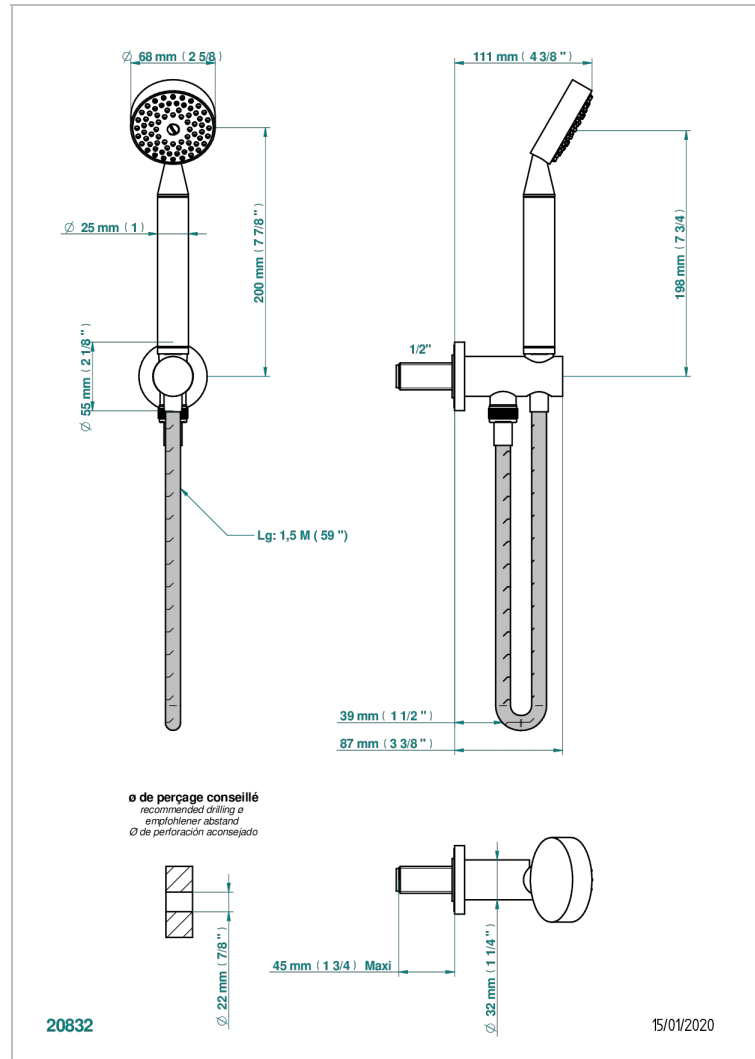

# MOSSI CLEAR CRYSTAL

A2N-54

Wall mounted stylised handshower, hose and elbow with rest

THG<sup>®</sup>  
PARIS

## CHARACTERISTIC

- Mossi Clear crystal
- Wall mounted stylised handshower, hose and elbow with rest