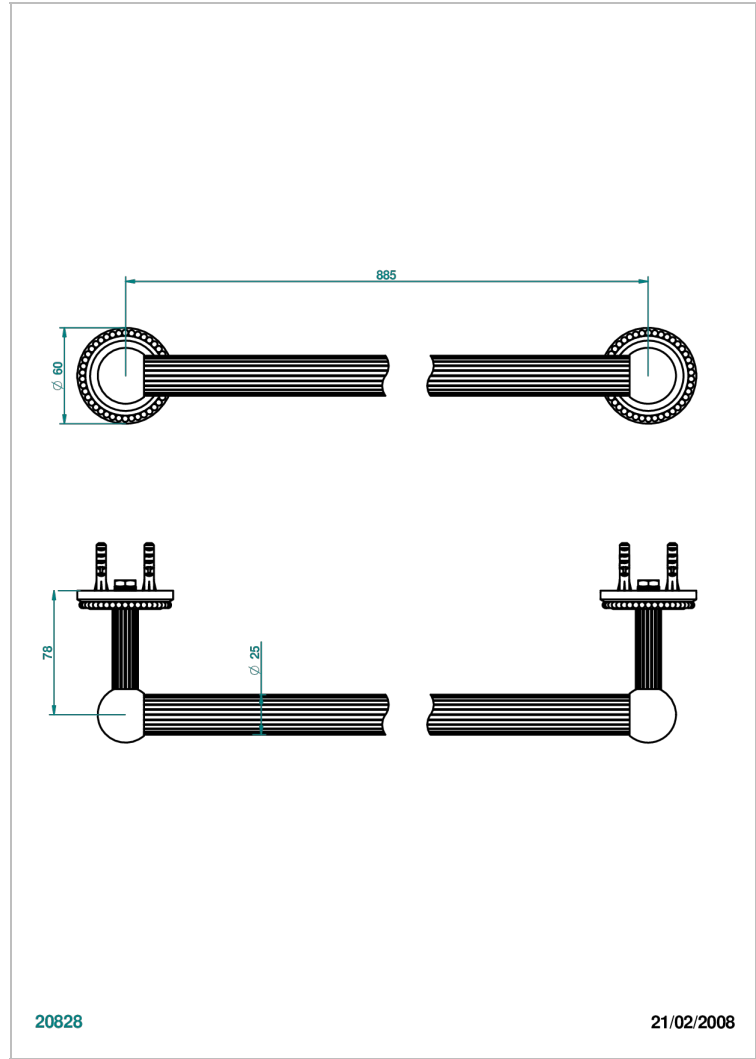

AMOUR DE TRIANON

G24-526

Towel bar, 35 1/2" long

THG[®]
PARIS

CHARACTERISTIC

- Amour de Trianon
- Towel bar, 35 1/2" long

AVAILABLE FINITIONS

Black ceram - D30
Chrome polished - A02
Chrome polished / gold polished - G02
Copper antique matt, coated - H07
Gold mat - F07
Gold polished - F01

Light coated bronze - D01
Matt chrome (American satin) - C02
Matt nickel (American satin) - C01
Nickel antique / Sovereign - H28
Nickel polished - B01
Soft gold - F30

Soft matt gold - F31