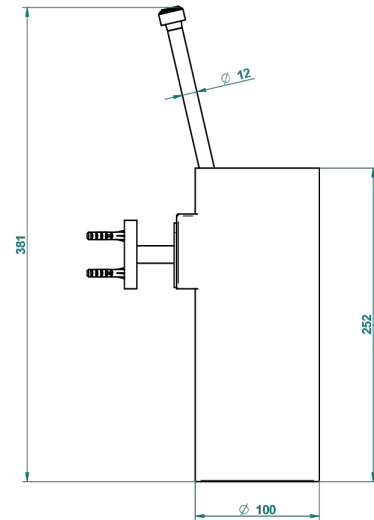

BONDI WITH LEVER HANDLES

G7G-4720

Wall mounted toilet brush holder

THG®
PARIS

20748

21/09/2015

CHARACTERISTIC

- Bondi with lever handles
- Wall mounted toilet brush holder

AVAILABLE FINITIONS

Black ceram - D30
Blush PVD - H62
Brass color PVD - H49
Brown bronze color PVD - F33
Chrome polished - A02
Chrome polished / gold polished - G02

Gold color PVD - H52
Gold mat - F07
Gold polished - F01
Graphite PVD - H64
Light coated bronze - D01
Matt Umber PVD - H67

Matt blush PVD - H60
Matt brass color PVD - H50
Matt brown bronze color PVD - F34
Matt chrome (American satin) - C02
Matt gold color PVD - H53
Matt graphite PVD - H65

Matt nickel (American satin) - C01
Matt nickel color PVD - H56
Natural smoked Brass - A13
Nickel antique / Sovereign - H28
Nickel color PVD - H55
Nickel polished - B01

Soft gold - F30
Soft matt gold - F31
Umber PVD - H66