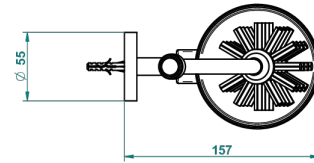

BONDI WITH LEVER HANDLES

G7G-4720

Wall mounted toilet brush holder

THG®
PARIS

20748

21/09/2015

CHARACTERISTIC

- Bondi with lever handles
- Wall mounted toilet brush holder

AVAILABLE FINITIONS

Black ceram - D30
Blush PVD - H62
Brass color PVD - H49
Brown bronze color PVD - F33
Chrome polished - A02
Chrome polished / gold polished - G02

Gold color PVD - H52
Gold mat - F07
Gold polished - F01
Graphite PVD - H64
Light coated bronze - D01
Matt Umber PVD - H67

Matt blush PVD - H60
Matt brass color PVD - H50
Matt brown bronze color PVD - F34
Matt chrome (American satin) - C02
Matt gold color PVD - H53
Matt graphite PVD - H65

Matt nickel (American satin) - C01
Matt nickel color PVD - H56
Natural smoked Brass - A13
Nickel antique / Sovereign - H28
Nickel color PVD - H55
Nickel polished - B01

Soft gold - F30
Soft matt gold - F31
Umber PVD - H66