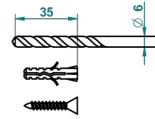

BONDI WITH LEVER HANDLES

G7G-4720

Wall mounted toilet brush holder

THG®
PARIS

20748

21/09/2015

CHARACTERISTIC

- Bondi with lever handles
- Wall mounted toilet brush holder

AVAILABLE FINITIONS

Black ceram - D30
Blush PVD - H62
Brass color PVD - H49
Brown bronze color PVD - F33
Chrome polished - A02
Chrome polished / gold polished - G02

Gold color PVD - H52
Gold mat - F07
Gold polished - F01
Graphite PVD - H64
Light coated bronze - D01
Matt Umber PVD - H67

Matt blush PVD - H60
Matt brass color PVD - H50
Matt brown bronze color PVD - F34
Matt chrome (American satin) - C02
Matt gold color PVD - H53
Matt graphite PVD - H65

Matt nickel (American satin) - C01
Matt nickel color PVD - H56
Natural smoked Brass - A13
Nickel antique / Sovereign - H28
Nickel color PVD - H55
Nickel polished - B01

Soft gold - F30
Soft matt gold - F31
Umber PVD - H66