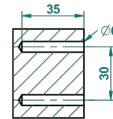

BONDI WITH LEVER HANDLES

G7G-4720

Wall mounted toilet brush holder

THG®
PARIS

20748

21/09/2015

CHARACTERISTIC

- Bondi with lever handles
- Wall mounted toilet brush holder

AVAILABLE FINITIONS

Black ceram - D30
Blush PVD - H62
Brass color PVD - H49
Brown bronze color PVD - F33
Chrome polished - A02
Chrome polished / gold polished - G02

Gold color PVD - H52
Gold mat - F07
Gold polished - F01
Graphite PVD - H64
Light coated bronze - D01
Matt Umber PVD - H67

Matt blush PVD - H60
Matt brass color PVD - H50
Matt brown bronze color PVD - F34
Matt chrome (American satin) - C02
Matt gold color PVD - H53
Matt graphite PVD - H65

Matt nickel (American satin) - C01
Matt nickel color PVD - H56
Natural smoked Brass - A13
Nickel antique / Sovereign - H28
Nickel color PVD - H55
Nickel polished - B01

Soft gold - F30
Soft matt gold - F31
Umber PVD - H66