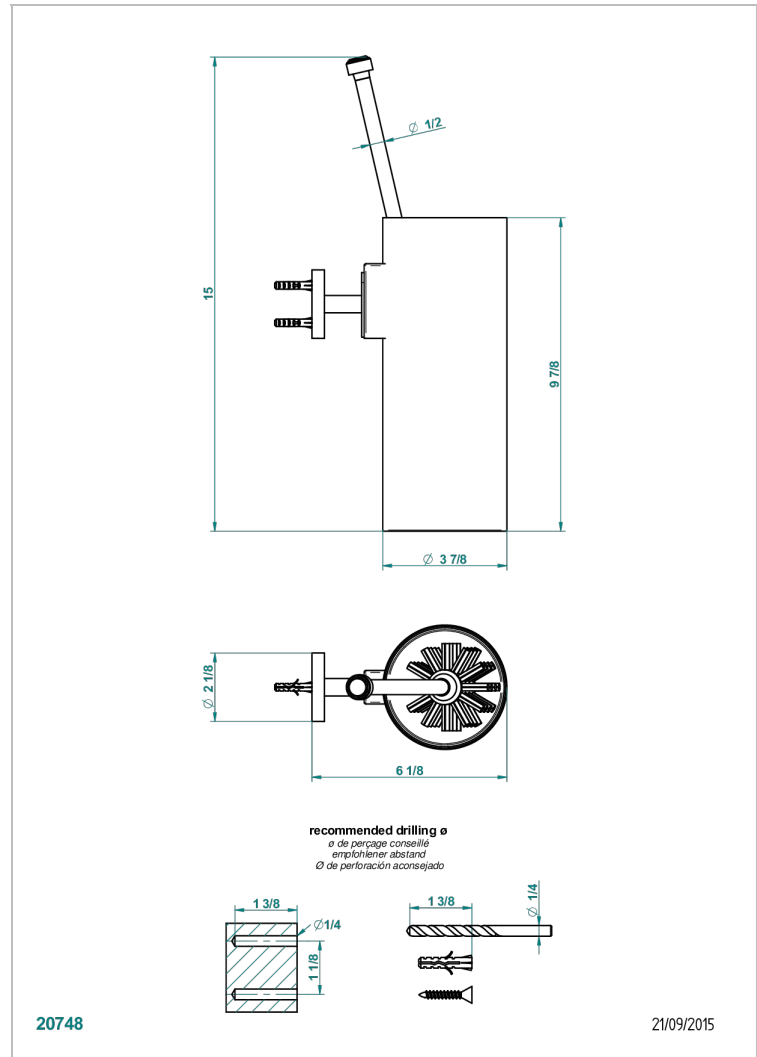

BONDI WITH LEVER HANDLES

G7G-4720

Wall mounted toilet brush holder

CHARACTERISTIC

- Bondi with lever handles
- Wall mounted toilet brush holder

AVAILABLE FINITIONS

Black ceram - D30
Blush PVD - H62
Brass color PVD - H49
Brown bronze color PVD - F33
Chrome polished - A02
Chrome polished / gold polished - G02