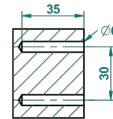

20748

21/09/2015

CHARACTERISTIC

- Bondi
- Wall mounted toilet brush holder

AVAILABLE FINITIONS

Black ceram - D30
Blush PVD - H62
Brass color PVD - H49
Brown bronze color PVD - F33
Chrome polished - A02
Chrome polished / gold polished - G02

Gold color PVD - H52
Gold mat - F07
Gold polished - F01
Graphite PVD - H64
Light coated bronze - D01
Matt Umber PVD - H67

Matt blush PVD - H60
Matt brass color PVD - H50
Matt brown bronze color PVD - F34
Matt chrome (American satin) - C02
Matt gold color PVD - H53
Matt graphite PVD - H65

Matt nickel (American satin) - C01
Matt nickel color PVD - H56
Natural smoked Brass - A13
Nickel antique / Sovereign - H28
Nickel color PVD - H55
Nickel polished - B01

Soft gold - F30
Soft matt gold - F31
Umber PVD - H66