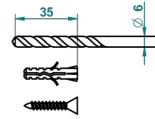

20748

21/09/2015

CHARACTERISTIC

- Bondi
- Wall mounted toilet brush holder

AVAILABLE FINITIONS

Black ceram - D30
Blush PVD - H62
Brass color PVD - H49
Brown bronze color PVD - F33
Chrome polished - A02
Chrome polished / gold polished - G02

Gold color PVD - H52
Gold mat - F07
Gold polished - F01
Graphite PVD - H64
Light coated bronze - D01
Matt Umber PVD - H67

Matt blush PVD - H60
Matt brass color PVD - H50
Matt brown bronze color PVD - F34
Matt chrome (American satin) - C02
Matt gold color PVD - H53
Matt graphite PVD - H65

Matt nickel (American satin) - C01
Matt nickel color PVD - H56
Natural smoked Brass - A13
Nickel antique / Sovereign - H28
Nickel color PVD - H55
Nickel polished - B01

Soft gold - F30
Soft matt gold - F31
Umber PVD - H66