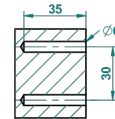

20748

21/09/2015

CHARACTERISTIC

- Spirit
- Wall mounted toilet brush holder

AVAILABLE FINITIONS

Black ceram - D30
Blush PVD - H62
Brass color PVD - H49
Brown bronze color PVD - F33
Chrome polished - A02
Chrome polished / gold polished - G02

Copper antique matt, coated - H07
Gold color PVD - H52
Gold mat - F07
Gold polished - F01
Graphite PVD - H64
Light coated bronze - D01

Matt Umber PVD - H67
Matt blush PVD - H60
Matt brass color PVD - H50
Matt brown bronze color PVD - F34
Matt chrome (American satin) - C02
Matt gold color PVD - H53

Matt graphite PVD - H65
Matt nickel (American satin) - C01
Matt nickel color PVD - H56
Natural smoked Brass - A13
Nickel antique / Sovereign - H28
Nickel color PVD - H55

Nickel polished - B01
Soft gold - F30
Soft matt gold - F31
Umber PVD - H66