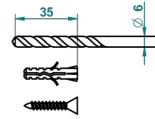

20748

21/09/2015

CHARACTERISTIC

- Spirit
- Wall mounted toilet brush holder

AVAILABLE FINITIONS

Black ceram - D30
Blush PVD - H62
Brass color PVD - H49
Brown bronze color PVD - F33
Chrome polished - A02
Chrome polished / gold polished - G02

Copper antique matt, coated - H07
Gold color PVD - H52
Gold mat - F07
Gold polished - F01
Graphite PVD - H64
Light coated bronze - D01

Matt Umber PVD - H67
Matt blush PVD - H60
Matt brass color PVD - H50
Matt brown bronze color PVD - F34
Matt chrome (American satin) - C02
Matt gold color PVD - H53

Matt graphite PVD - H65
Matt nickel (American satin) - C01
Matt nickel color PVD - H56
Natural smoked Brass - A13
Nickel antique / Sovereign - H28
Nickel color PVD - H55

Nickel polished - B01
Soft gold - F30
Soft matt gold - F31
Umber PVD - H66