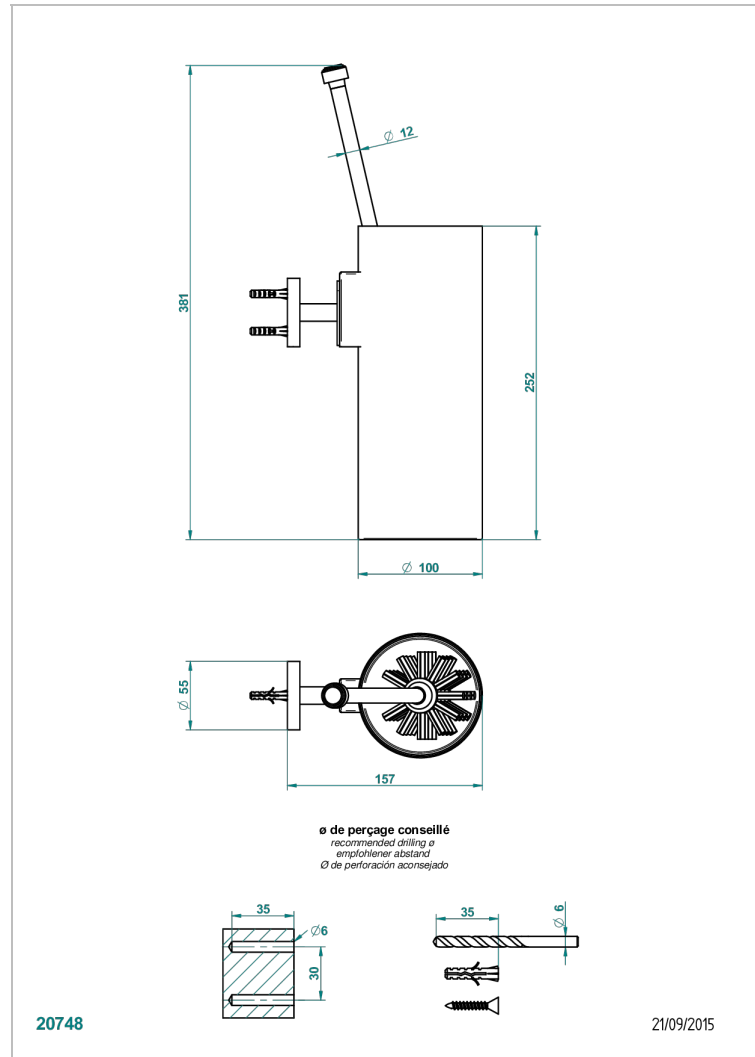

SPIRIT WITH LEVER HANDLES

G58-4720

Wall mounted toilet brush holder

CHARACTERISTIC

- Spirit with lever handles
- Wall mounted toilet brush holder

AVAILABLE FINITIONS

Black ceram - D30
Blush PVD - H62
Brass color PVD - H49
Brown bronze color PVD - F33
Chrome polished - A02
Chrome polished / gold polished - G02