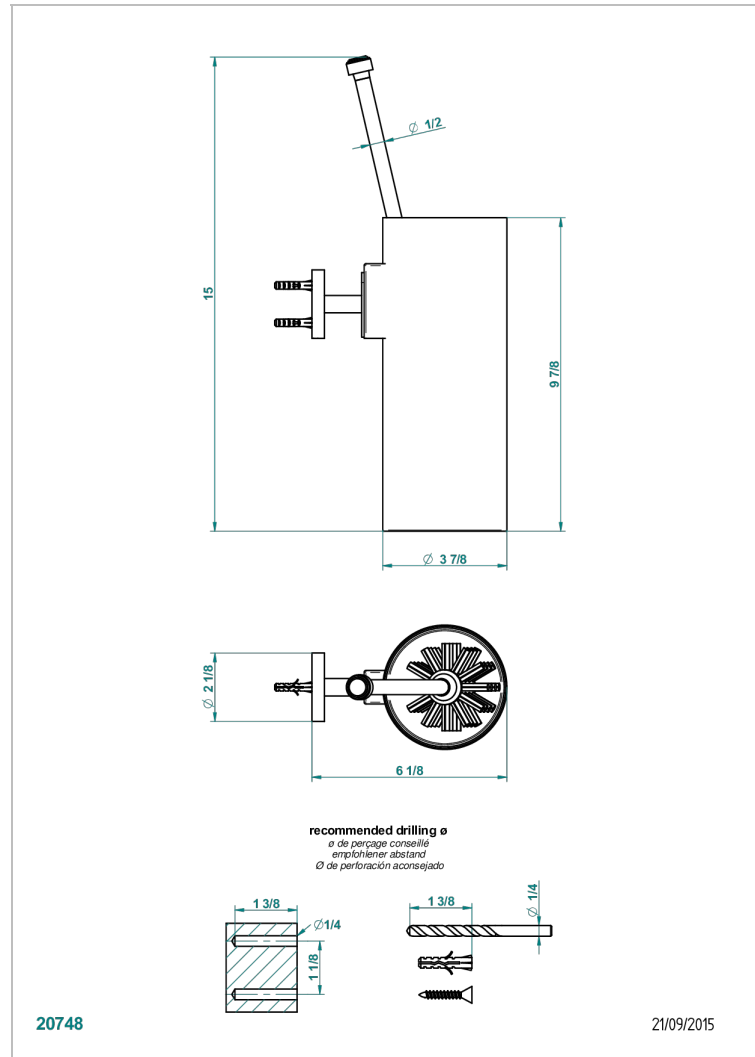

SPIRIT WITH LEVER HANDLES

G58-4720

Wall mounted toilet brush holder

CHARACTERISTIC

- Spirit with lever handles
- Wall mounted toilet brush holder

AVAILABLE FINITIONS

Black ceram - D30
 Blush PVD - H62
 Brass color PVD - H49
 Brown bronze color PVD - F33
 Chrome polished - A02
 Chrome polished / gold polished - G02