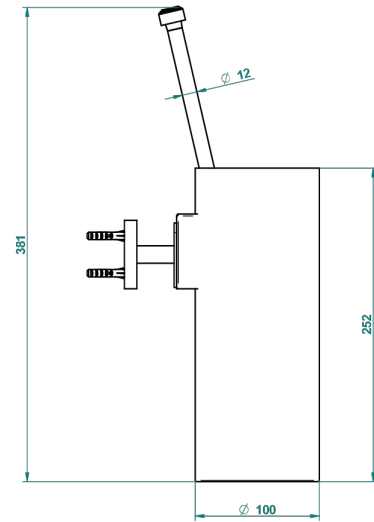

COLLECTION "O"

G4P-4720

Wall mounted toilet brush holder

THG®
PARIS

20748

21/09/2015

CHARACTERISTIC

- Collection "O"
- Wall mounted toilet brush holder

AVAILABLE FINITIONS

Black ceram - D30
Blush PVD - H62
Brass color PVD - H49
Brown bronze color PVD - F33
Chrome polished - A02
Chrome polished / gold polished - G02

Copper antique matt, coated - H07
Gold color PVD - H52
Gold mat - F07
Gold polished - F01
Graphite PVD - H64
Light coated bronze - D01

Matt Umber PVD - H67
Matt blush PVD - H60
Matt brass color PVD - H50
Matt brown bronze color PVD - F34
Matt chrome (American satin) - C02
Matt gold color PVD - H53

Matt graphite PVD - H65
Matt nickel (American satin) - C01
Matt nickel color PVD - H56
Nickel antique / Sovereign - H28
Nickel color PVD - H55
Nickel polished - B01

Soft gold - F30
Soft matt gold - F31
Umber PVD - H66