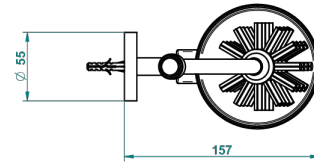

COLLECTION "O"

G4P-4720

Wall mounted toilet brush holder

THG®
PARIS

20748

21/09/2015

CHARACTERISTIC

- Collection "O"
- Wall mounted toilet brush holder

AVAILABLE FINITIONS

Black ceram - D30
Blush PVD - H62
Brass color PVD - H49
Brown bronze color PVD - F33
Chrome polished - A02
Chrome polished / gold polished - G02

Copper antique matt, coated - H07
Gold color PVD - H52
Gold mat - F07
Gold polished - F01
Graphite PVD - H64
Light coated bronze - D01

Matt Umber PVD - H67
Matt blush PVD - H60
Matt brass color PVD - H50
Matt brown bronze color PVD - F34
Matt chrome (American satin) - C02
Matt gold color PVD - H53

Matt graphite PVD - H65
Matt nickel (American satin) - C01
Matt nickel color PVD - H56
Nickel antique / Sovereign - H28
Nickel color PVD - H55
Nickel polished - B01

Soft gold - F30
Soft matt gold - F31
Umber PVD - H66