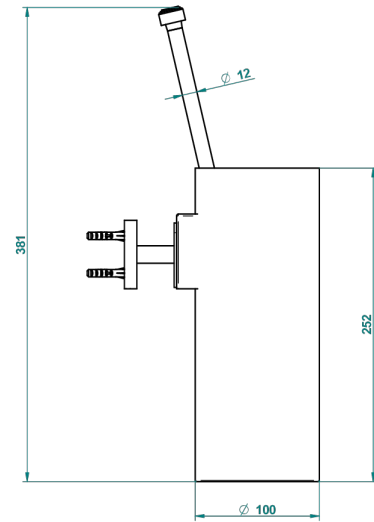

BAMBOU CLEAR CRYSTAL

A35-4720

Wall mounted toilet brush holder

THG®
PARIS

20748

21/09/2015

CHARACTERISTIC

- Bambou Clear crystal
- Wall mounted toilet brush holder

AVAILABLE FINITIONS

Black ceram - D30
Blush PVD - H62
Brass color PVD - H49
Brown bronze color PVD - F33
Chrome polished - A02
Chrome polished / gold polished - G02

Copper antique matt, coated - H07
Gold color PVD - H52
Gold mat - F07
Gold polished - F01
Graphite PVD - H64
Light coated bronze - D01

Matt Umber PVD - H67
Matt blush PVD - H60
Matt brass color PVD - H50
Matt brown bronze color PVD - F34
Matt chrome (American satin) - C02
Matt gold color PVD - H53

Matt graphite PVD - H65
Matt nickel (American satin) - C01
Matt nickel color PVD - H56
Nickel antique / Sovereign - H28
Nickel color PVD - H55
Nickel polished - B01

Soft gold - F30
Soft matt gold - F31
Umber PVD - H66