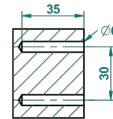

BAMBOU CLEAR CRYSTAL

A35-4720

Wall mounted toilet brush holder

THG®
PARIS

20748

21/09/2015

CHARACTERISTIC

- Bambou Clear crystal
- Wall mounted toilet brush holder

AVAILABLE FINITIONS

Black ceram - D30
Blush PVD - H62
Brass color PVD - H49
Brown bronze color PVD - F33
Chrome polished - A02
Chrome polished / gold polished - G02

Copper antique matt, coated - H07
Gold color PVD - H52
Gold mat - F07
Gold polished - F01
Graphite PVD - H64
Light coated bronze - D01

Matt Umber PVD - H67
Matt blush PVD - H60
Matt brass color PVD - H50
Matt brown bronze color PVD - F34
Matt chrome (American satin) - C02
Matt gold color PVD - H53

Matt graphite PVD - H65
Matt nickel (American satin) - C01
Matt nickel color PVD - H56
Nickel antique / Sovereign - H28
Nickel color PVD - H55
Nickel polished - B01

Soft gold - F30
Soft matt gold - F31
Umber PVD - H66