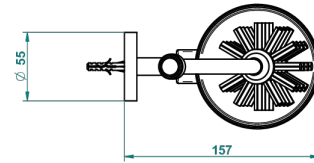

BAMBOU CLEAR CRYSTAL

A35-4720

Wall mounted toilet brush holder

THG®
PARIS

20748

21/09/2015

CHARACTERISTIC

- Bambou Clear crystal
- Wall mounted toilet brush holder

AVAILABLE FINITIONS

Black ceram - D30
Blush PVD - H62
Brass color PVD - H49
Brown bronze color PVD - F33
Chrome polished - A02
Chrome polished / gold polished - G02

Copper antique matt, coated - H07
Gold color PVD - H52
Gold mat - F07
Gold polished - F01
Graphite PVD - H64
Light coated bronze - D01

Matt Umber PVD - H67
Matt blush PVD - H60
Matt brass color PVD - H50
Matt brown bronze color PVD - F34
Matt chrome (American satin) - C02
Matt gold color PVD - H53

Matt graphite PVD - H65
Matt nickel (American satin) - C01
Matt nickel color PVD - H56
Nickel antique / Sovereign - H28
Nickel color PVD - H55
Nickel polished - B01

Soft gold - F30
Soft matt gold - F31
Umber PVD - H66