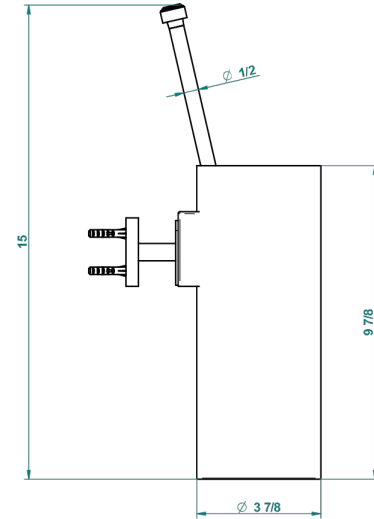

BAMBOU CLEAR CRYSTAL

A35-4720

Wall mounted toilet brush holder

THG®
PARIS

20748

21/09/2015

CHARACTERISTIC

- BamboU Clear crystal
- Wall mounted toilet brush holder

AVAILABLE FINITIONS

Black ceram - D30
Blush PVD - H62
Brass color PVD - H49
Brown bronze color PVD - F33
Chrome polished - A02
Chrome polished / gold polished - G02

Copper antique matt, coated - H07
Gold color PVD - H52
Gold mat - F07
Gold polished - F01
Graphite PVD - H64
Light coated bronze - D01

Matt Umber PVD - H67
Matt blush PVD - H60
Matt brass color PVD - H50
Matt brown bronze color PVD - F34
Matt chrome (American satin) - C02
Matt gold color PVD - H53

Matt graphite PVD - H65
Matt nickel (American satin) - C01
Matt nickel color PVD - H56
Nickel antique / Sovereign - H28
Nickel color PVD - H55
Nickel polished - B01

Soft gold - F30
Soft matt gold - F31
Umber PVD - H66