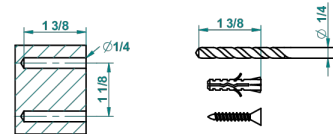

BAMBOU CLEAR CRYSTAL

A35-4720

Wall mounted toilet brush holder

THG®
PARIS

20748

21/09/2015

CHARACTERISTIC

- BamboU Clear crystal
- Wall mounted toilet brush holder

AVAILABLE FINITIONS

Black ceram - D30
Blush PVD - H62
Brass color PVD - H49
Brown bronze color PVD - F33
Chrome polished - A02
Chrome polished / gold polished - G02

Copper antique matt, coated - H07
Gold color PVD - H52
Gold mat - F07
Gold polished - F01
Graphite PVD - H64
Light coated bronze - D01

Matt Umber PVD - H67
Matt blush PVD - H60
Matt brass color PVD - H50
Matt brown bronze color PVD - F34
Matt chrome (American satin) - C02
Matt gold color PVD - H53

Matt graphite PVD - H65
Matt nickel (American satin) - C01
Matt nickel color PVD - H56
Nickel antique / Sovereign - H28
Nickel color PVD - H55
Nickel polished - B01

Soft gold - F30
Soft matt gold - F31
Umber PVD - H66