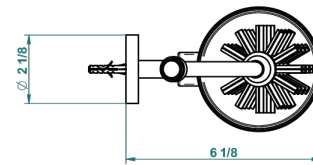

BAMBOU CLEAR CRYSTAL

A35-4720

Wall mounted toilet brush holder

THG®
PARIS

20748

21/09/2015

CHARACTERISTIC

- BamboU Clear crystal
- Wall mounted toilet brush holder

AVAILABLE FINITIONS

Black ceram - D30
Blush PVD - H62
Brass color PVD - H49
Brown bronze color PVD - F33
Chrome polished - A02
Chrome polished / gold polished - G02

Copper antique matt, coated - H07
Gold color PVD - H52
Gold mat - F07
Gold polished - F01
Graphite PVD - H64
Light coated bronze - D01

Matt Umber PVD - H67
Matt blush PVD - H60
Matt brass color PVD - H50
Matt brown bronze color PVD - F34
Matt chrome (American satin) - C02
Matt gold color PVD - H53

Matt graphite PVD - H65
Matt nickel (American satin) - C01
Matt nickel color PVD - H56
Nickel antique / Sovereign - H28
Nickel color PVD - H55
Nickel polished - B01

Soft gold - F30
Soft matt gold - F31
Umber PVD - H66