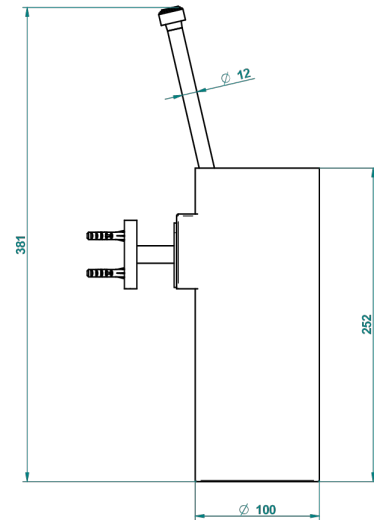

BAMBOU AMBER CRYSTAL

A34-4720

Wall mounted toilet brush holder

THG®
PARIS

20748

21/09/2015

CHARACTERISTIC

- Bambou Amber crystal
- Wall mounted toilet brush holder

AVAILABLE FINITIONS

Black ceram - D30
Blush PVD - H62
Brass color PVD - H49
Brown bronze color PVD - F33
Chrome polished - A02
Chrome polished / gold polished - G02

Copper antique matt, coated - H07
Gold color PVD - H52
Gold mat - F07
Gold polished - F01
Graphite PVD - H64
Light coated bronze - D01

Matt Umber PVD - H67
Matt blush PVD - H60
Matt brass color PVD - H50
Matt brown bronze color PVD - F34
Matt chrome (American satin) - C02
Matt gold color PVD - H53

Matt graphite PVD - H65
Matt nickel (American satin) - C01
Matt nickel color PVD - H56
Nickel antique / Sovereign - H28
Nickel color PVD - H55
Nickel polished - B01

Soft gold - F30
Soft matt gold - F31
Umber PVD - H66