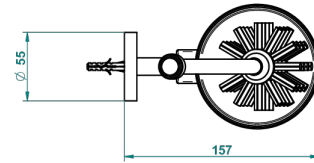

BAMBOU AMBER CRYSTAL

A34-4720

Wall mounted toilet brush holder

THG®
PARIS

20748

21/09/2015

CHARACTERISTIC

- Bambou Amber crystal
- Wall mounted toilet brush holder

AVAILABLE FINITIONS

Black ceram - D30
Blush PVD - H62
Brass color PVD - H49
Brown bronze color PVD - F33
Chrome polished - A02
Chrome polished / gold polished - G02

Copper antique matt, coated - H07
Gold color PVD - H52
Gold mat - F07
Gold polished - F01
Graphite PVD - H64
Light coated bronze - D01

Matt Umber PVD - H67
Matt blush PVD - H60
Matt brass color PVD - H50
Matt brown bronze color PVD - F34
Matt chrome (American satin) - C02
Matt gold color PVD - H53

Matt graphite PVD - H65
Matt nickel (American satin) - C01
Matt nickel color PVD - H56
Nickel antique / Sovereign - H28
Nickel color PVD - H55
Nickel polished - B01

Soft gold - F30
Soft matt gold - F31
Umber PVD - H66