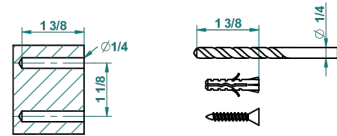

BAMBOU AMBER CRYSTAL

A34-4720

Wall mounted toilet brush holder

THG®
PARIS

20748

21/09/2015

CHARACTERISTIC

- Bambou Amber crystal
- Wall mounted toilet brush holder

AVAILABLE FINITIONS

Black ceram - D30
Blush PVD - H62
Brass color PVD - H49
Brown bronze color PVD - F33
Chrome polished - A02
Chrome polished / gold polished - G02

Copper antique matt, coated - H07
Gold color PVD - H52
Gold mat - F07
Gold polished - F01
Graphite PVD - H64
Light coated bronze - D01

Matt Umber PVD - H67
Matt blush PVD - H60
Matt brass color PVD - H50
Matt brown bronze color PVD - F34
Matt chrome (American satin) - C02
Matt gold color PVD - H53

Matt graphite PVD - H65
Matt nickel (American satin) - C01
Matt nickel color PVD - H56
Nickel antique / Sovereign - H28
Nickel color PVD - H55
Nickel polished - B01

Soft gold - F30
Soft matt gold - F31
Umber PVD - H66