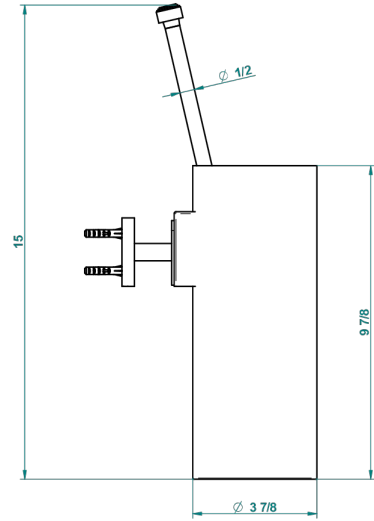

BAMBOU AMBER CRYSTAL

A34-4720

Wall mounted toilet brush holder

THG®
PARIS

20748

21/09/2015

CHARACTERISTIC

- Bambou Amber crystal
- Wall mounted toilet brush holder

AVAILABLE FINITIONS

Black ceram - D30
Blush PVD - H62
Brass color PVD - H49
Brown bronze color PVD - F33
Chrome polished - A02
Chrome polished / gold polished - G02

Copper antique matt, coated - H07
Gold color PVD - H52
Gold mat - F07
Gold polished - F01
Graphite PVD - H64
Light coated bronze - D01

Matt Umber PVD - H67
Matt blush PVD - H60
Matt brass color PVD - H50
Matt brown bronze color PVD - F34
Matt chrome (American satin) - C02
Matt gold color PVD - H53

Matt graphite PVD - H65
Matt nickel (American satin) - C01
Matt nickel color PVD - H56
Nickel antique / Sovereign - H28
Nickel color PVD - H55
Nickel polished - B01

Soft gold - F30
Soft matt gold - F31
Umber PVD - H66