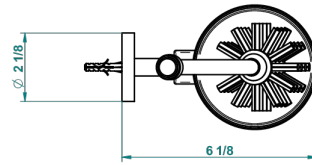

BAMBOU AMBER CRYSTAL

A34-4720

Wall mounted toilet brush holder

THG®
PARIS

20748

21/09/2015

CHARACTERISTIC

- Bambou Amber crystal
- Wall mounted toilet brush holder

AVAILABLE FINITIONS

Black ceram - D30
Blush PVD - H62
Brass color PVD - H49
Brown bronze color PVD - F33
Chrome polished - A02
Chrome polished / gold polished - G02

Copper antique matt, coated - H07
Gold color PVD - H52
Gold mat - F07
Gold polished - F01
Graphite PVD - H64
Light coated bronze - D01

Matt Umber PVD - H67
Matt blush PVD - H60
Matt brass color PVD - H50
Matt brown bronze color PVD - F34
Matt chrome (American satin) - C02
Matt gold color PVD - H53

Matt graphite PVD - H65
Matt nickel (American satin) - C01
Matt nickel color PVD - H56
Nickel antique / Sovereign - H28
Nickel color PVD - H55
Nickel polished - B01

Soft gold - F30
Soft matt gold - F31
Umber PVD - H66