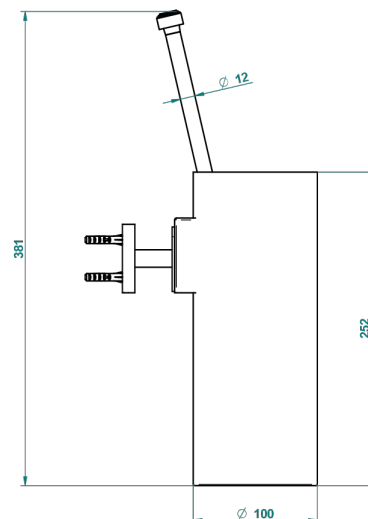

BAMBOU BLACK CRYSTAL

A33-4720

Wall mounted toilet brush holder

THG®
PARIS

20748

21/09/2015

CHARACTERISTIC

- BamboU Black crystal
- Wall mounted toilet brush holder

AVAILABLE FINITIONS

Black ceram - D30

Blush PVD - H62

Brass color PVD - H49

Brown bronze color PVD - F33

Chrome polished - A02

Chrome polished / gold polished - G02

Copper antique matt, coated - H07

Gold color PVD - H52

Gold mat - F07

Gold polished - F01

Graphite PVD - H64

Light coated bronze - D01

Matt Umber PVD - H67

Matt blush PVD - H60

Matt brass color PVD - H50

Matt brown bronze color PVD - F34

Matt chrome (American satin) - C02

Matt gold color PVD - H53

Matt graphite PVD - H65

Matt nickel (American satin) - C01

Matt nickel color PVD - H56

Nickel antique / Sovereign - H28

Nickel color PVD - H55

Nickel polished - B01

Soft gold - F30

Soft matt gold - F31

Umber PVD - H66