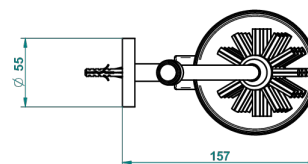

BAMBOU BLACK CRYSTAL

A33-4720

Wall mounted toilet brush holder

THG®
PARIS

20748

21/09/2015

CHARACTERISTIC

- BamboU Black crystal
- Wall mounted toilet brush holder

AVAILABLE FINITIONS

Black ceram - D30

Blush PVD - H62

Brass color PVD - H49

Brown bronze color PVD - F33

Chrome polished - A02

Chrome polished / gold polished - G02

Copper antique matt, coated - H07

Gold color PVD - H52

Gold mat - F07

Gold polished - F01

Graphite PVD - H64

Light coated bronze - D01

Matt Umber PVD - H67

Matt blush PVD - H60

Matt brass color PVD - H50

Matt brown bronze color PVD - F34

Matt chrome (American satin) - C02

Matt gold color PVD - H53

Matt graphite PVD - H65

Matt nickel (American satin) - C01

Matt nickel color PVD - H56

Nickel antique / Sovereign - H28

Nickel color PVD - H55

Nickel polished - B01

Soft gold - F30

Soft matt gold - F31

Umber PVD - H66