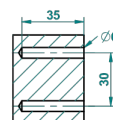

BAMBOU BLACK CRYSTAL

A33-4720

Wall mounted toilet brush holder

THG®
PARIS

20748

21/09/2015

CHARACTERISTIC

- BamboU Black crystal
- Wall mounted toilet brush holder

AVAILABLE FINITIONS

Black ceram - D30

Blush PVD - H62

Brass color PVD - H49

Brown bronze color PVD - F33

Chrome polished - A02

Chrome polished / gold polished - G02

Copper antique matt, coated - H07

Gold color PVD - H52

Gold mat - F07

Gold polished - F01

Graphite PVD - H64

Light coated bronze - D01

Matt Umber PVD - H67

Matt blush PVD - H60

Matt brass color PVD - H50

Matt brown bronze color PVD - F34

Matt chrome (American satin) - C02

Matt gold color PVD - H53

Matt graphite PVD - H65

Matt nickel (American satin) - C01

Matt nickel color PVD - H56

Nickel antique / Sovereign - H28

Nickel color PVD - H55

Nickel polished - B01

Soft gold - F30

Soft matt gold - F31

Umber PVD - H66