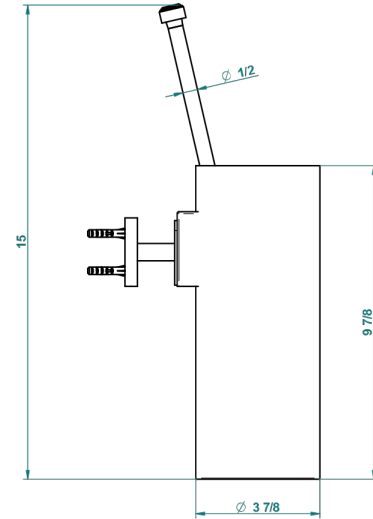

BAMBOU BLACK CRYSTAL

A33-4720

Wall mounted toilet brush holder

THG®
PARIS

20748

21/09/2015

CHARACTERISTIC

- BamboU Black crystal
- Wall mounted toilet brush holder

AVAILABLE FINITIONS

Black ceram - D30
Blush PVD - H62
Brass color PVD - H49
Brown bronze color PVD - F33
Chrome polished - A02
Chrome polished / gold polished - G02

Copper antique matt, coated - H07
Gold color PVD - H52
Gold mat - F07
Gold polished - F01
Graphite PVD - H64
Light coated bronze - D01

Matt Umber PVD - H67
Matt blush PVD - H60
Matt brass color PVD - H50
Matt brown bronze color PVD - F34
Matt chrome (American satin) - C02
Matt gold color PVD - H53

Matt graphite PVD - H65
Matt nickel (American satin) - C01
Matt nickel color PVD - H56
Nickel antique / Sovereign - H28
Nickel color PVD - H55
Nickel polished - B01

Soft gold - F30
Soft matt gold - F31
Umber PVD - H66