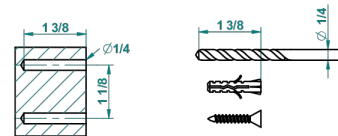

BAMBOU BLACK CRYSTAL

A33-4720

Wall mounted toilet brush holder

THG®
PARIS

20748

21/09/2015

CHARACTERISTIC

- BamboU Black crystal
- Wall mounted toilet brush holder

AVAILABLE FINITIONS

Black ceram - D30
Blush PVD - H62
Brass color PVD - H49
Brown bronze color PVD - F33
Chrome polished - A02
Chrome polished / gold polished - G02

Copper antique matt, coated - H07
Gold color PVD - H52
Gold mat - F07
Gold polished - F01
Graphite PVD - H64
Light coated bronze - D01

Matt Umber PVD - H67
Matt blush PVD - H60
Matt brass color PVD - H50
Matt brown bronze color PVD - F34
Matt chrome (American satin) - C02
Matt gold color PVD - H53

Matt graphite PVD - H65
Matt nickel (American satin) - C01
Matt nickel color PVD - H56
Nickel antique / Sovereign - H28
Nickel color PVD - H55
Nickel polished - B01

Soft gold - F30
Soft matt gold - F31
Umber PVD - H66