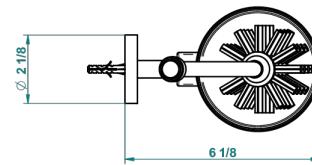

BAMBOU BLACK CRYSTAL

A33-4720

Wall mounted toilet brush holder

THG®
PARIS

20748

21/09/2015

CHARACTERISTIC

- BamboU Black crystal
- Wall mounted toilet brush holder

AVAILABLE FINITIONS

Black ceram - D30
Blush PVD - H62
Brass color PVD - H49
Brown bronze color PVD - F33
Chrome polished - A02
Chrome polished / gold polished - G02

Copper antique matt, coated - H07
Gold color PVD - H52
Gold mat - F07
Gold polished - F01
Graphite PVD - H64
Light coated bronze - D01

Matt Umber PVD - H67
Matt blush PVD - H60
Matt brass color PVD - H50
Matt brown bronze color PVD - F34
Matt chrome (American satin) - C02
Matt gold color PVD - H53

Matt graphite PVD - H65
Matt nickel (American satin) - C01
Matt nickel color PVD - H56
Nickel antique / Sovereign - H28
Nickel color PVD - H55
Nickel polished - B01

Soft gold - F30
Soft matt gold - F31
Umber PVD - H66