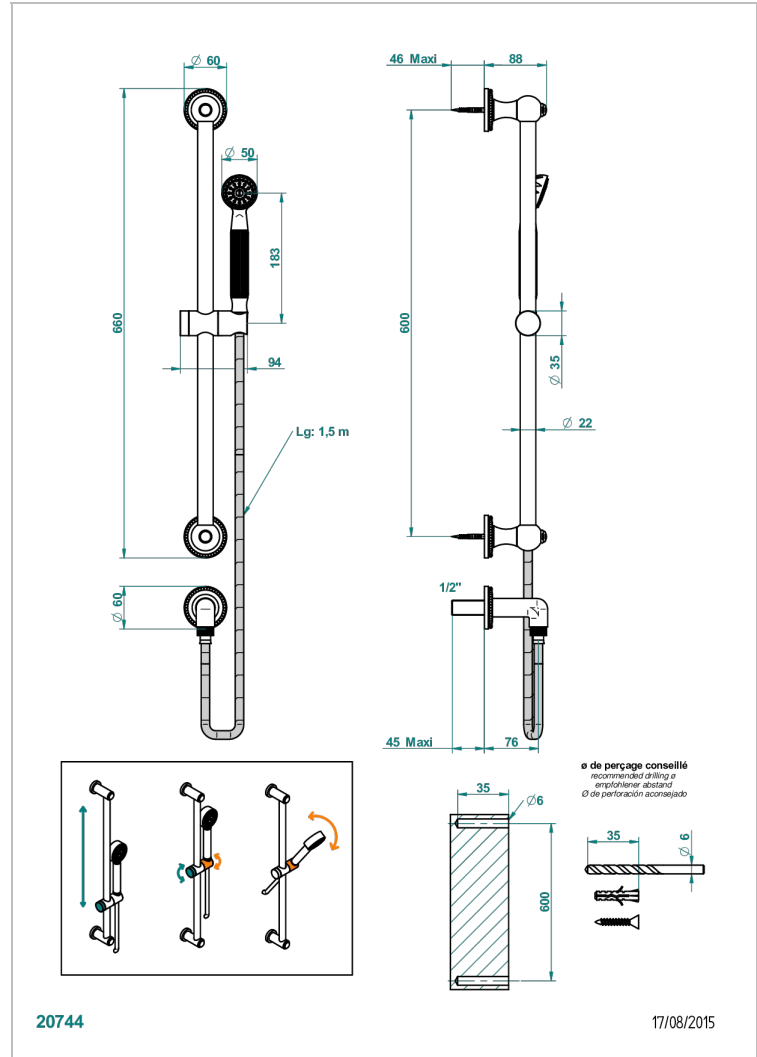

# AMOUR DE TRIANON

G24-58

Wall mounted stylised handshower, sidebar, hose, hook and elbow

THG<sup>®</sup>  
PARIS

## CHARACTERISTIC

- Amour de Trianon
- Wall mounted stylised handshower, sidebar, hose, hook and elbow

## TECHNICAL SPECS

- Recommandé : 3 bars (max. 5 bars) - Advised : 43,5 psi (max. 72 psi)
- 9,5 l/min à 3 bars (2.5 gpm at 43.5 psi)

Varnished matt antique red copper (color finish) - H07