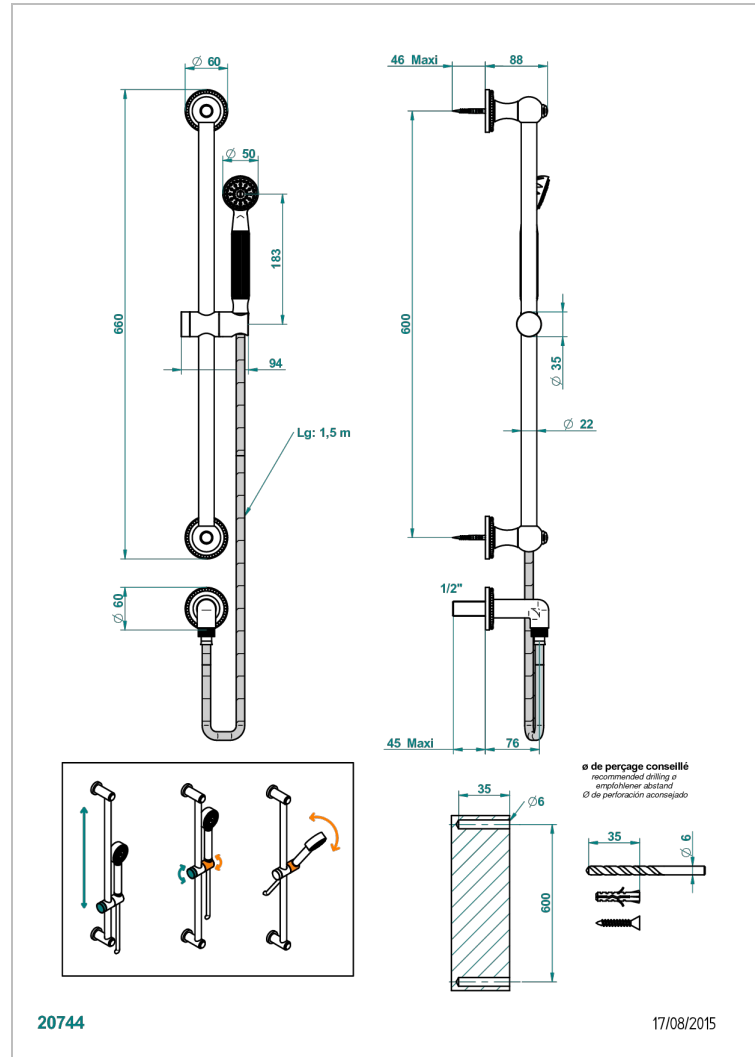

AMOUR DE TRIANON

G24-58

Wall mounted stylised handshower, 60 cm slidebar, hose, hook and elbow

CHARACTERISTIC

- Amour de Trianon
- Wall mounted stylised handshower, 60 cm slidebar, hose, hook and elbow

TECHNICAL SPECS

- Recommandé : 3 bars (max. 5 bars) - Advised : 43,5 psi (max. 72 psi)
- 9,5 l/min à 3 bars (2.5 gpm at 43.5 psi)

AVAILABLE FINITIONS

Antique nickel - H28

Aranja (black nickel) - D24

Lacquered antique silver (coated) - H03

Varnished matt antique red copper (color finish) - H07