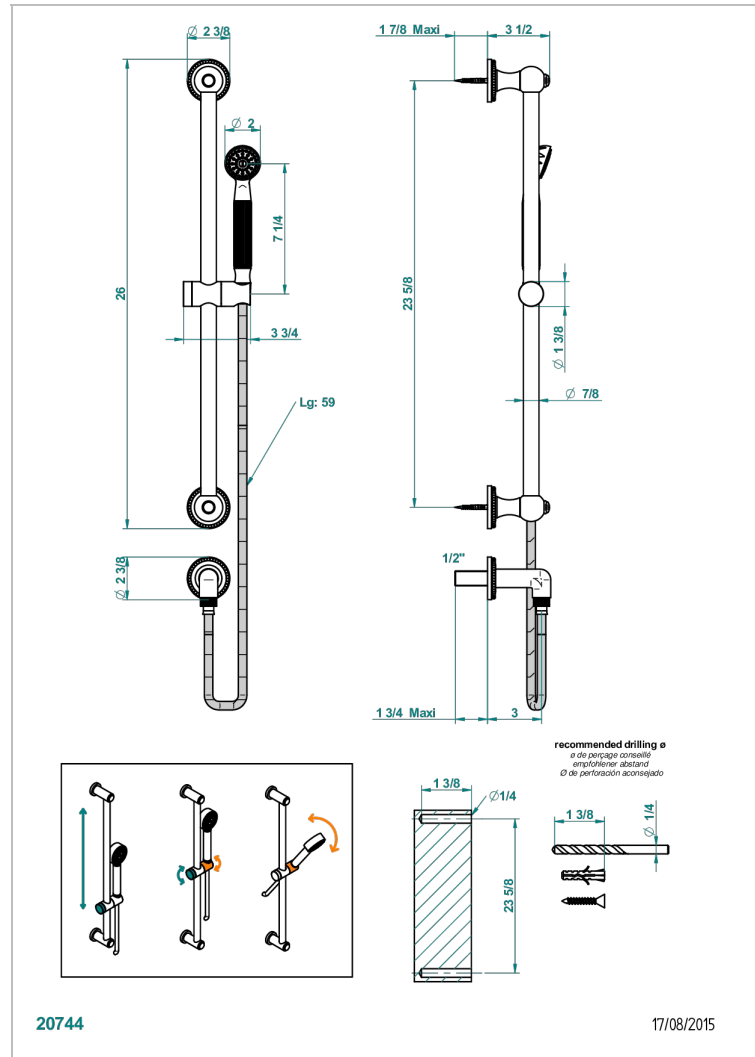

# AMOUR DE TRIANON

G24-58

Wall mounted stylised handshower, sidebar, hose, hook and elbow

## CHARACTERISTIC

- Amour de Trianon
- Wall mounted stylised handshower, sidebar, hose, hook and elbow

## TECHNICAL SPECS

- Recommandé : 3 bars (max. 5 bars) - Advised : 43,5 psi (max. 72 psi)
- 9,5 l/min à 3 bars (2.5 gpm at 43.5 psi)

Varnished matt antique red copper (color finish) - H07