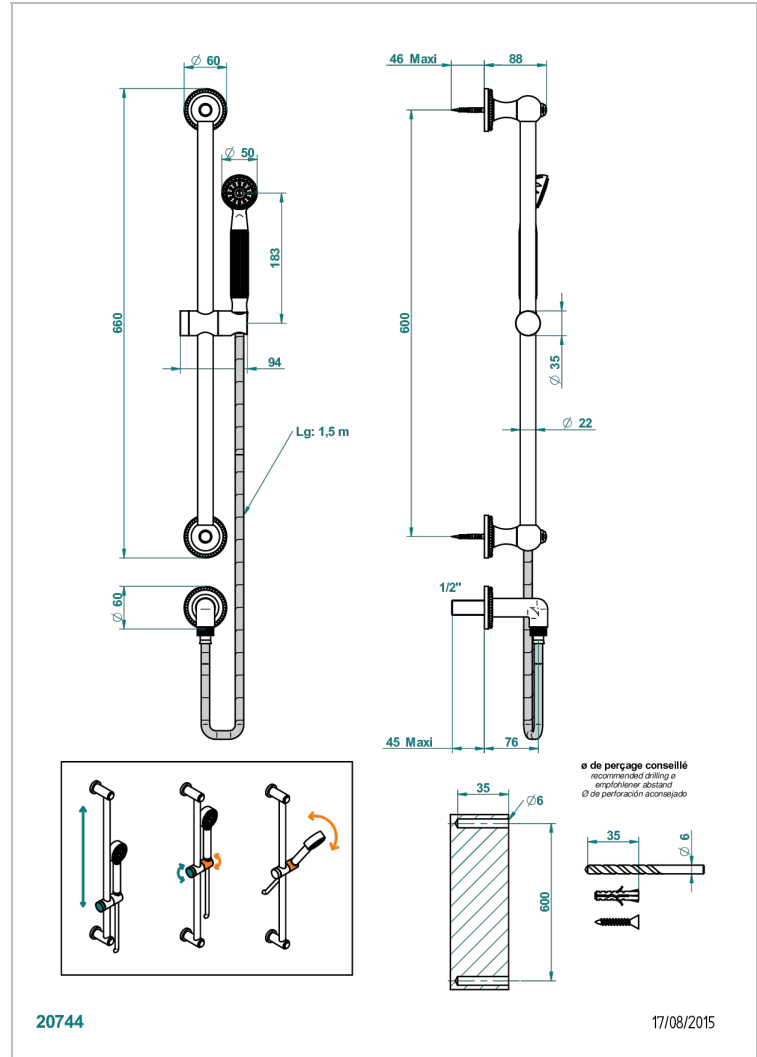

AMOUR DE TRIANON

G24-58

Wall mounted stylised handshower, sidebar, hose, hook and elbow

THG[®]
PARIS

CHARACTERISTIC

- Amour de Trianon
- Wall mounted stylised handshower, sidebar, hose, hook and elbow

TECHNICAL SPECS

- Recommandé : 3 bars (max. 5 bars) - Advised : 43,5 psi (max. 72 psi)
- 9,5 l/min à 3 bars (2.5 gpm at 43.5 psi)

AVAILABLE FINITIONS

- Antique nickel - H28
- Black ceram - D30
- Lacquered light bronze - D01
- Matt chrome - C02
- Matt gold - F07
- Matt nickel (color finish) - C01

- Polished chrome (color finish) - A02
- Polished chrome / Polished gold (color finish) - G02
- Polished gold (color finish) - F01
- Polished nickel - B01
- Soft gold - F30
- Soft matt gold - F31

- Varnished matt antique red copper (color finish) - H07