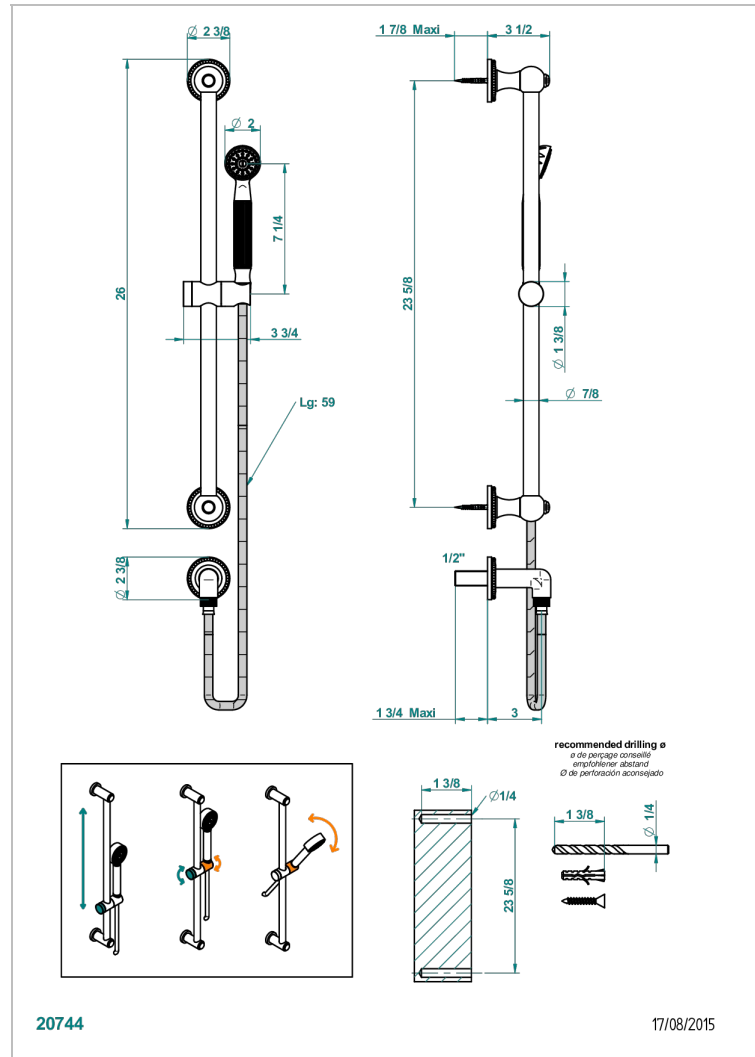

AMOUR DE TRIANON

G24-58

Wall mounted stylised handshower, slidebar, hose, hook and elbow

CHARACTERISTIC

- Amour de Trianon
- Wall mounted stylised handshower, slidebar, hose, hook and elbow

TECHNICAL SPECS

- Recommandé : 3 bars (max. 5 bars) - Advised : 43,5 psi (max. 72 psi)
- 9,5 l/min à 3 bars (2.5 gpm at 43.5 psi)

AVAILABLE FINITIONS

Antique nickel - H28
Black ceram - D30
Lacquered light bronze - D01
Matt chrome - C02
Matt gold - F07
Matt nickel (color finish) - C01