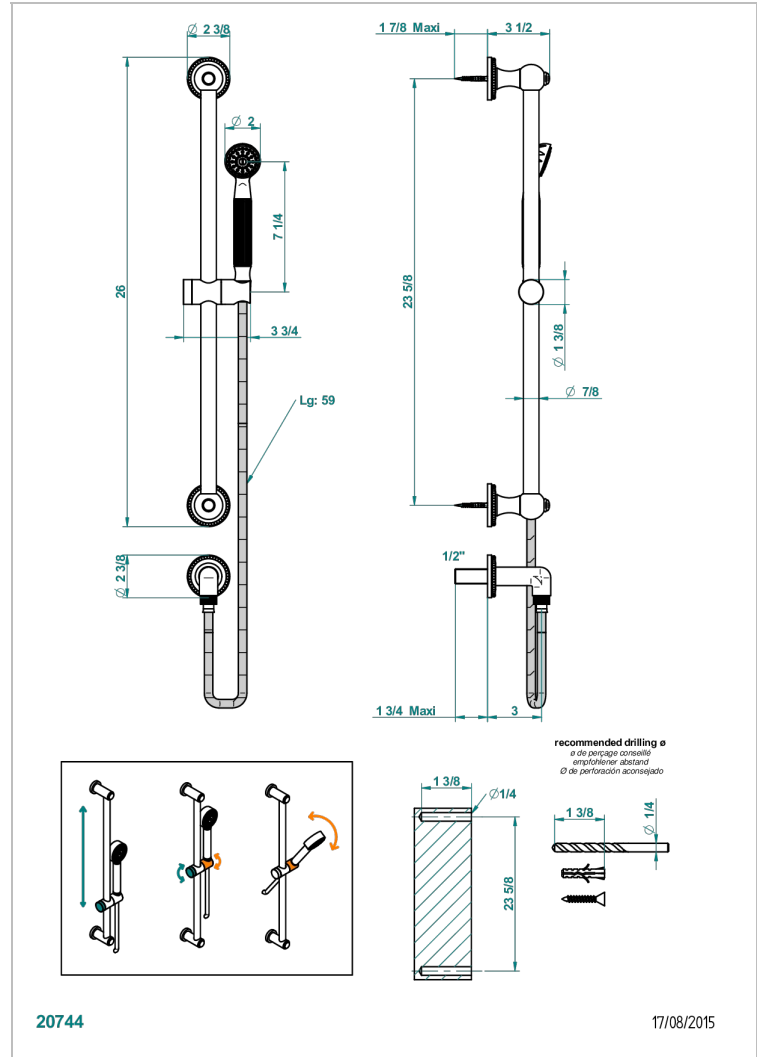

VERSAILLES

G14-58

Wall mounted stylised handshower, sidebar, hose, hook and elbow

THG[®]
PARIS

CHARACTERISTIC

- Versailles
- Wall mounted stylised handshower, sidebar, hose, hook and elbow

TECHNICAL SPECS

- Recommandé : 3 bars (max. 5 bars) - Advised : 43,5 psi (max. 72 psi)
- 9,5 l/min à 3 bars (2.5 gpm at 43.5 psi)

AVAILABLE FINITIONS

Antique nickel - H28
Black ceram - D30
Blush PVD - H62
Brass color PVD - H49
Brown bronze color PVD - F33
Gold color PVD - H52

Graphite PVD - H64
Lacquered light bronze - D01
Matt Umber PVD - H67
Matt blush PVD - H60
Matt brass color PVD - H50
Matt brown bronze color PVD - F34