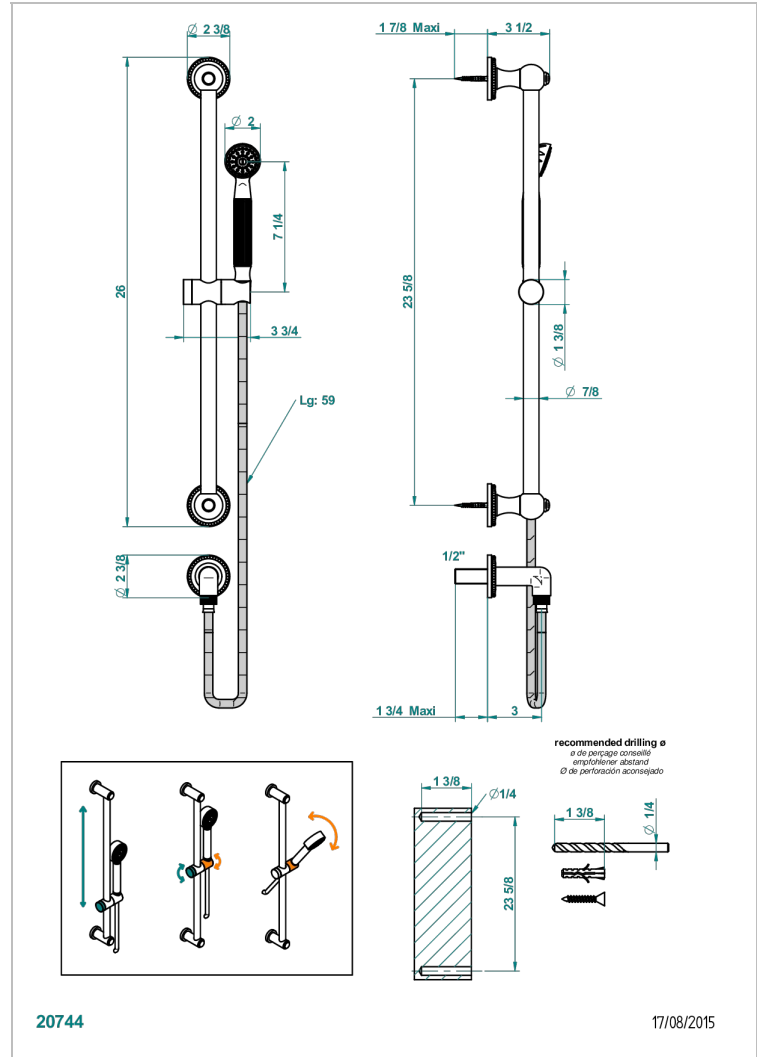

VERSAILLES

G14-58

Wall mounted stylised handshower, sidebar, hose, hook and elbow

CHARACTERISTIC

- Versailles
- Wall mounted stylised handshower, sidebar, hose, hook and elbow

TECHNICAL SPECS

- Recommandé : 3 bars (max. 5 bars) - Advised : 43,5 psi (max. 72 psi)
- 9,5 l/min à 3 bars (2.5 gpm at 43.5 psi)

AVAILABLE FINITIONS

Antique nickel - H28
Black ceram - D30
Blush PVD - H62
Brass color PVD - H49
Brown bronze color PVD - F33
Gold color PVD - H52

Graphite PVD - H64
Lacquered light bronze - D01
Matt Umber PVD - H67
Matt blush PVD - H60
Matt brass color PVD - H50
Matt brown bronze color PVD - F34