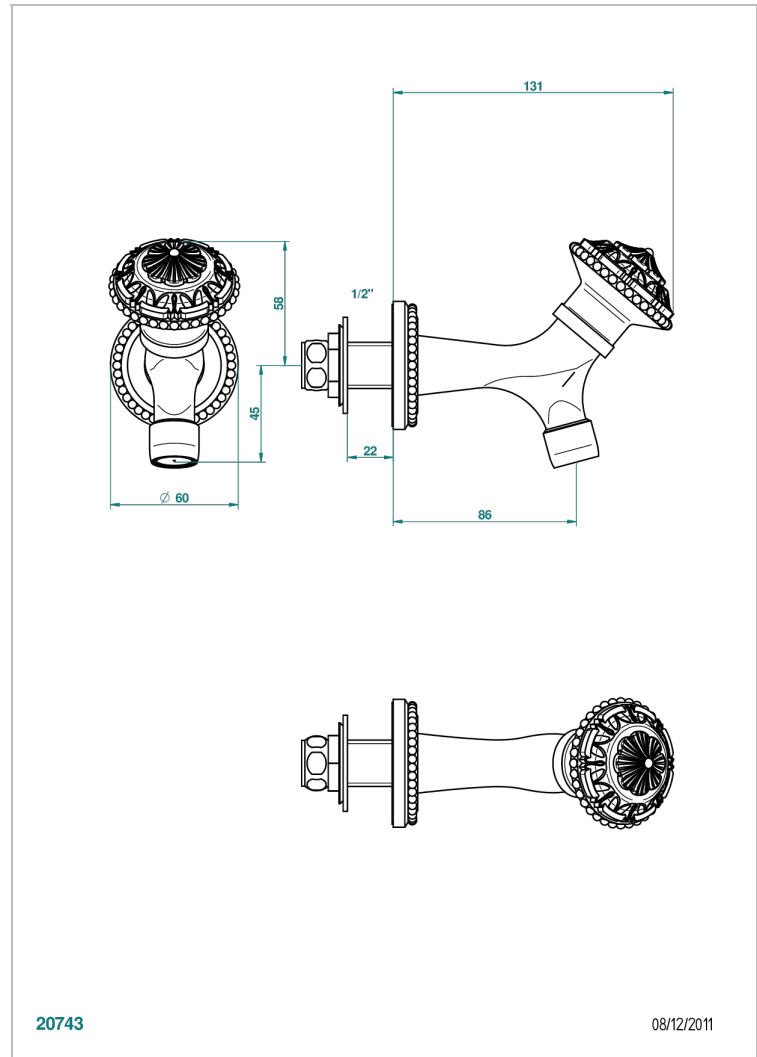

AMOUR DE TRIANON

G24-166

Wall mounted 1/2" tap

THG[®]
PARIS

CHARACTERISTIC

- Amour de Trianon
- Wall mounted 1/2" tap

TECHNICAL SPECS

- Recommandé : 3 bars (max. 5 bars) - Advised : 43,5 psi (max. 72 psi)
- 15 l/min à 3 bars (4 gpm at 43.5 psi)

AVAILABLE FINITIONS

Antique nickel - H28
Black ceram - D30
Lacquered light bronze - D01
Matt chrome - C02
Matt gold - F07
Matt nickel (color finish) - C01

Polished chrome (color finish) - A02
Polished chrome / Polished gold (color finish) - G02
Polished gold (color finish) - F01
Polished nickel - B01
Soft gold - F30
Soft matt gold - F31

Varnished matt antique red copper (color finish) - H07