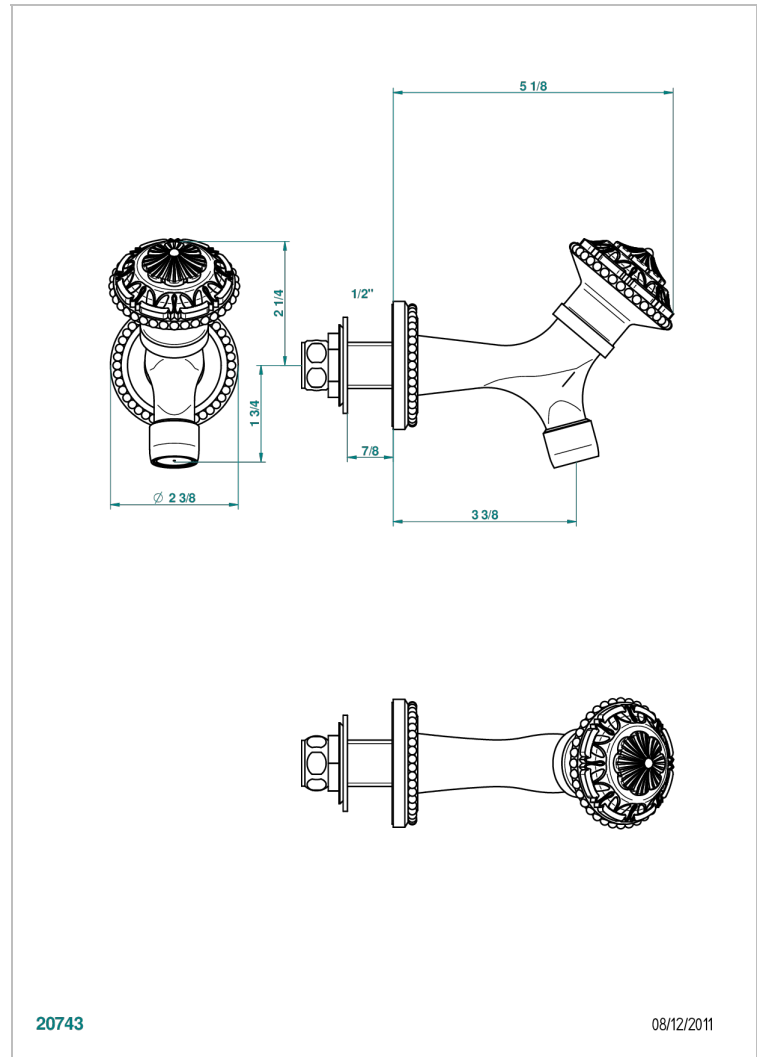

AMOUR DE TRIANON

G24-166

Wall mounted 1/2" tap

THG[®]
PARIS

CHARACTERISTIC

- Amour de Trianon
- Wall mounted 1/2" tap

TECHNICAL SPECS

- Recommandé : 3 bars (max. 5 bars) - Advised : 43,5 psi (max. 72 psi)
- 15 l/min à 3 bars (4 gpm at 43.5 psi)

AVAILABLE FINITIONS

Antique nickel - H28
Black ceram - D30
Lacquered light bronze - D01
Matt chrome - C02
Matt gold - F07
Matt nickel (color finish) - C01

Polished chrome (color finish) - A02
Polished chrome / Polished gold (color finish) - G02
Polished gold (color finish) - F01
Polished nickel - B01
Soft gold - F30
Soft matt gold - F31

Varnished matt antique red copper (color finish) - H07