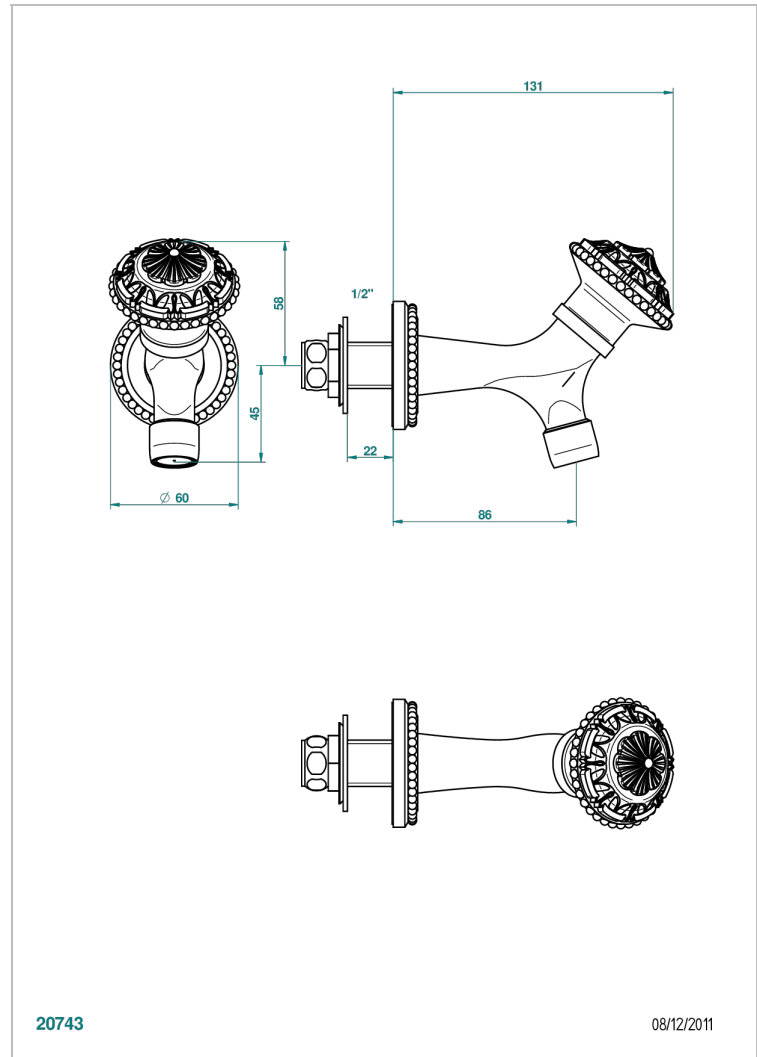

# AMOUR DE TRIANON

G24-166

Wall mounted 1/2" tap

THG<sup>®</sup>  
PARIS

## CHARACTERISTIC

- Amour de Trianon
- Wall mounted 1/2" tap

## AVAILABLE FINITIONS

Antique nickel - H28  
Black ceram - D30  
Lacquered light bronze - D01  
Matt chrome - C02  
Matt gold - F07  
Matt nickel (color finish) - C01

Polished chrome (color finish) - A02  
Polished chrome / Polished gold (color finish) - G02  
Polished gold (color finish) - F01  
Polished nickel - B01  
Soft gold - F30  
Soft matt gold - F31

Varnished matt antique red copper (color finish) - H07