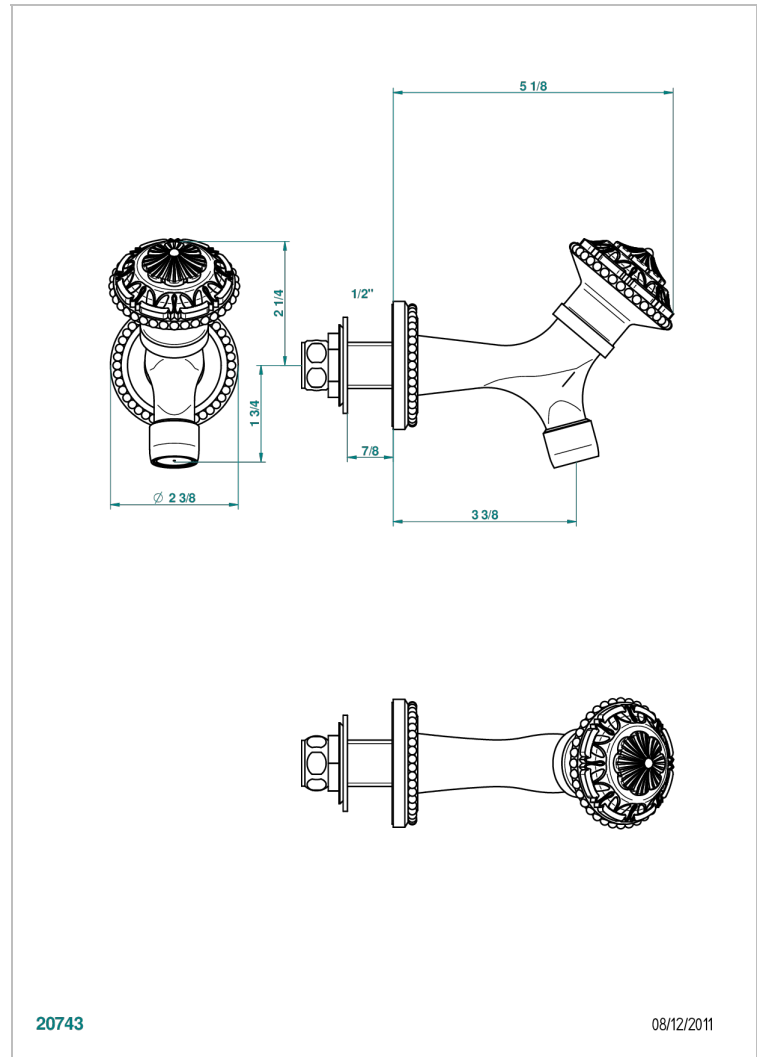

# AMOUR DE TRIANON

G24-166

Wall mounted 1/2" tap

THG<sup>®</sup>  
PARIS

## CHARACTERISTIC

- Amour de Trianon
- Wall mounted 1/2" tap

Varnished matt antique red copper (color finish) - H07