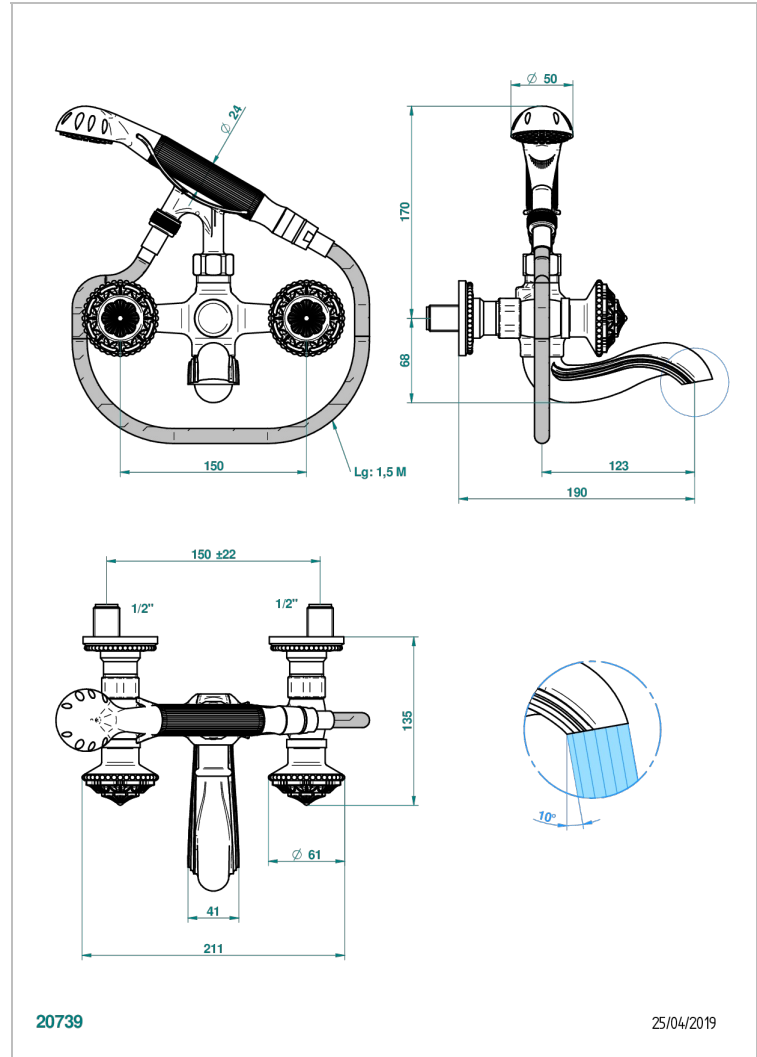

AMOUR DE TRIANON

G24-13B

Wall mounted 2-hole bath/shower mixer, shower and hose

THG[®]
PARIS

CHARACTERISTIC

- ACS : 21ACCLY033

TECHNICAL SPECS

- Recommandé : 3 bars (max. 5 bars) - Advised : 43,5 psi (max. 72 psi)
- Bec : 75 l/min à 3 bars - Douchette : 9,5 l/min à 3 bars
- Spout : 19,8 gpm at 43.5 psi - Handshower : 2.5 gpm at 43.5 psi

STANDARDS

AVAILABLE FINITIONS

Antique nickel - H28
Black ceram - D30
Lacquered light bronze - D01
Matt chrome - C02
Matt gold - F07
Matt nickel (color finish) - C01

Polished chrome (color finish) - A02
Polished chrome / Polished gold (color finish) - G02
Polished gold (color finish) - F01
Polished nickel - B01
Soft gold - F30
Soft matt gold - F31

Varnished matt antique red copper (color finish) - H07