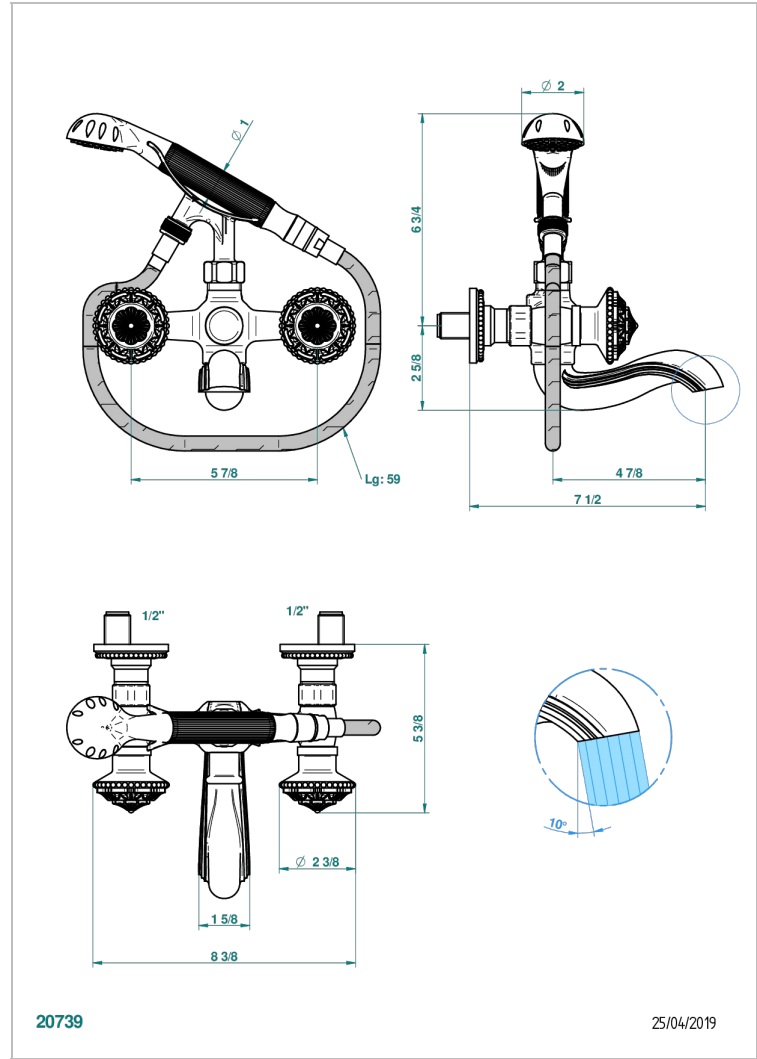

AMOUR DE TRIANON

G24-13B

Wall mounted 2-hole bath/shower mixer, shower and hose

THG[®]
PARIS

20739

25/04/2019

CHARACTERISTIC

- ACS : 21ACCLY033

TECHNICAL SPECS

- Recommandé : 3 bars (max. 5 bars) - Advised : 43,5 psi (max. 72 psi)
- Bec : 75 l/min à 3 bars - Douchette : 9,5 l/min à 3 bars
- Spout : 19,8 gpm at 43.5 psi - Handshower : 2.5 gpm at 43.5 psi

Varnished matt antique red copper (color finish) - H07