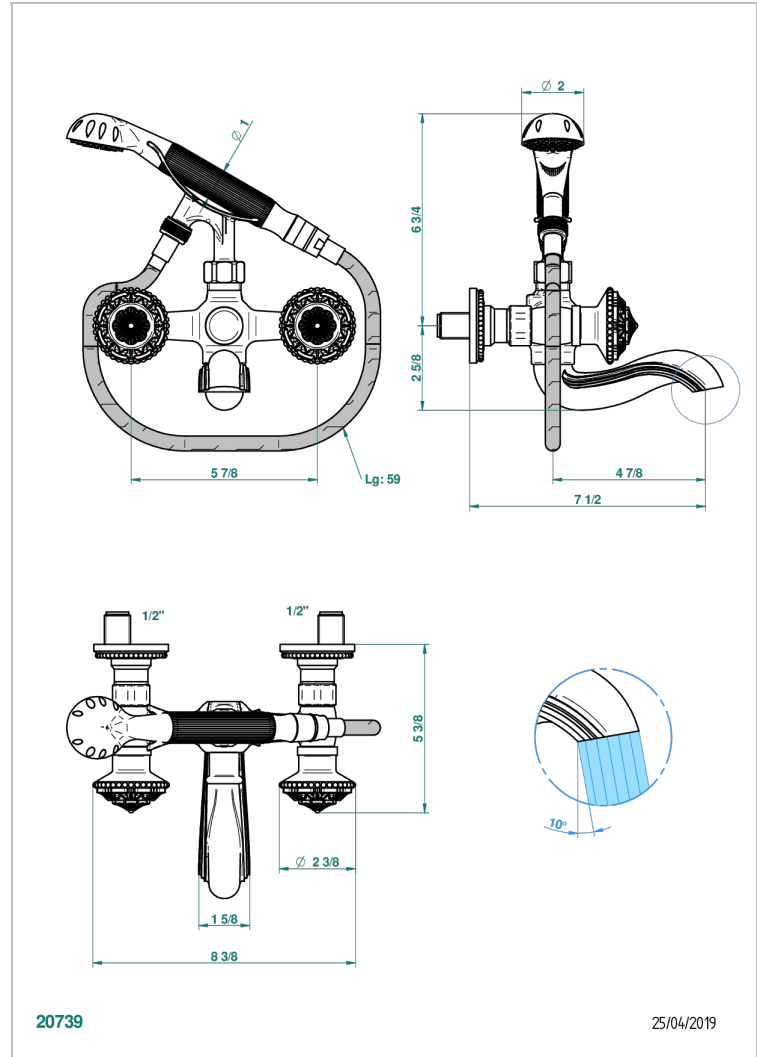

AMOUR DE TRIANON

G24-13B

Wall mounted 2-hole bath/shower mixer, shower and hose

THG[®]
PARIS

20739

25/04/2019

CHARACTERISTIC

- ACS : 21ACCLY033

TECHNICAL SPECS

- Recommandé : 3 bars (max. 5 bars) - Advised : 43,5 psi (max. 72 psi)
- Bec : 75 l/min à 3 bars - Douchette : 9,5 l/min à 3 bars
- Spout : 19,8 gpm at 43.5 psi - Handshower : 2.5 gpm at 43.5 psi

Varnished matt antique red copper (color finish) - H07