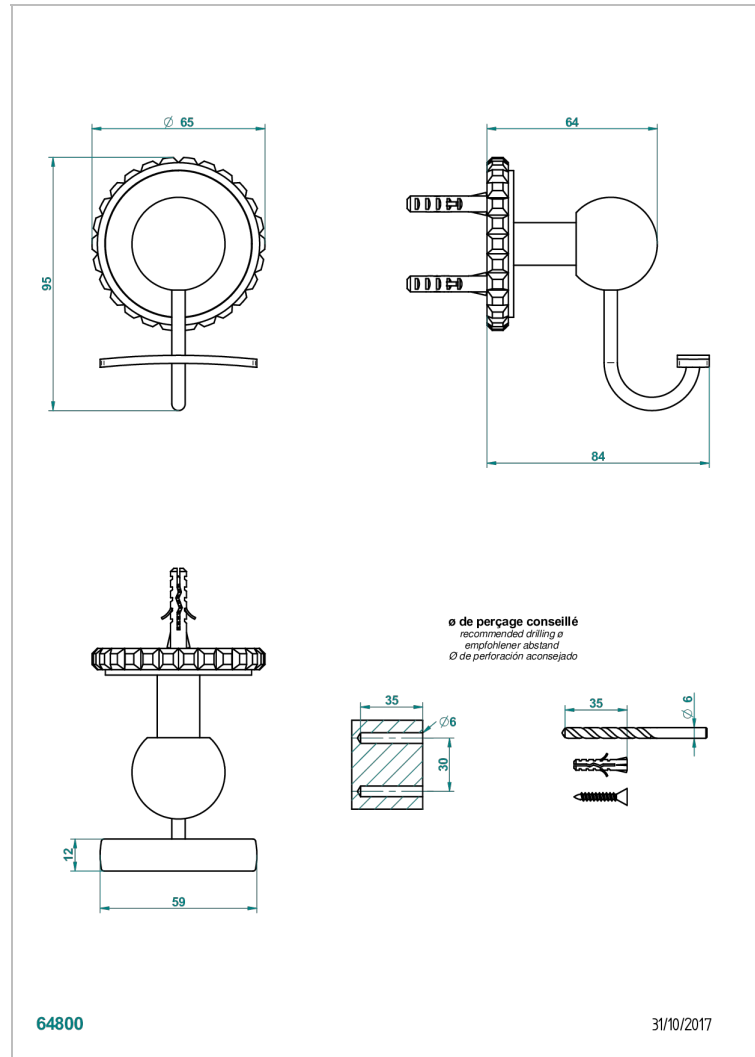

BAMBOU CLEAR CRYSTAL

A35-510

Robe hook

THG[®]
PARIS

CHARACTERISTIC

- Bambo Clear crystal
- Robe hook

AVAILABLE FINITIONS

Black ceram - D30
Blush PVD - H62
Brass color PVD - H49
Brown bronze color PVD - F33
Chrome polished - A02
Chrome polished / gold polished - G02

Matt graphite PVD - H65
Matt nickel (American satin) - C01
Matt nickel color PVD - H56
Nickel antique / Sovereign - H28
Nickel color PVD - H55
Nickel polished - B01

Soft gold - F30
Soft matt gold - F31
Umber PVD - H66