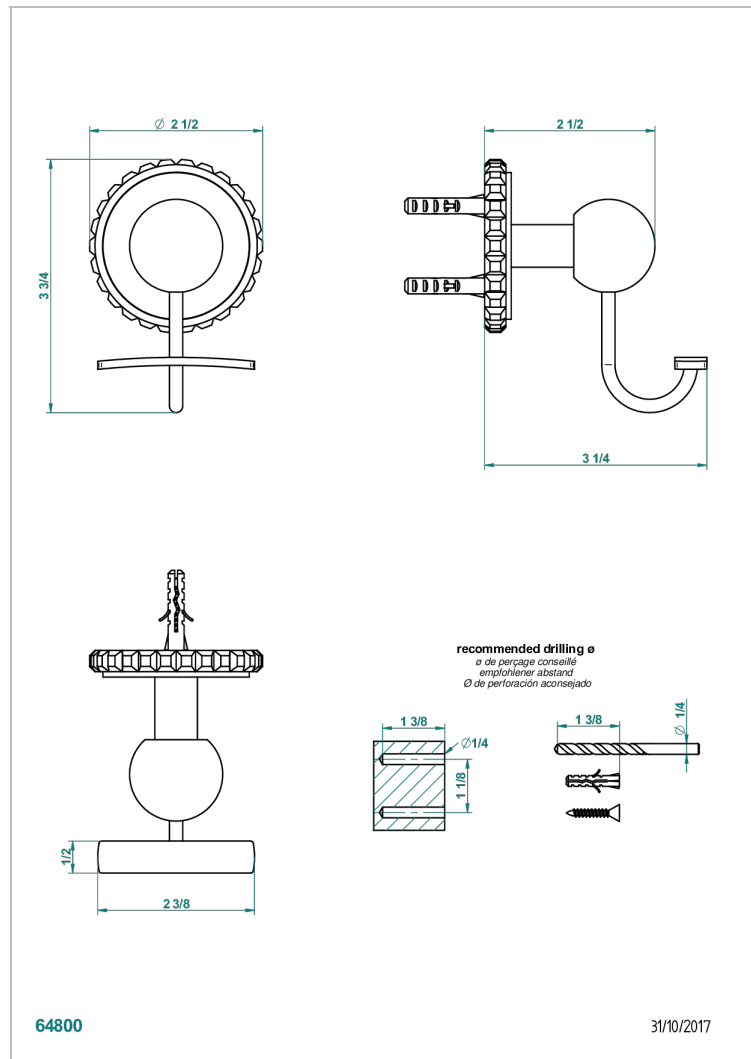

# BAMBOU CLEAR CRYSTAL

A35-510

Robe hook

## CHARACTERISTIC

- Bambo Clear crystal
- Robe hook