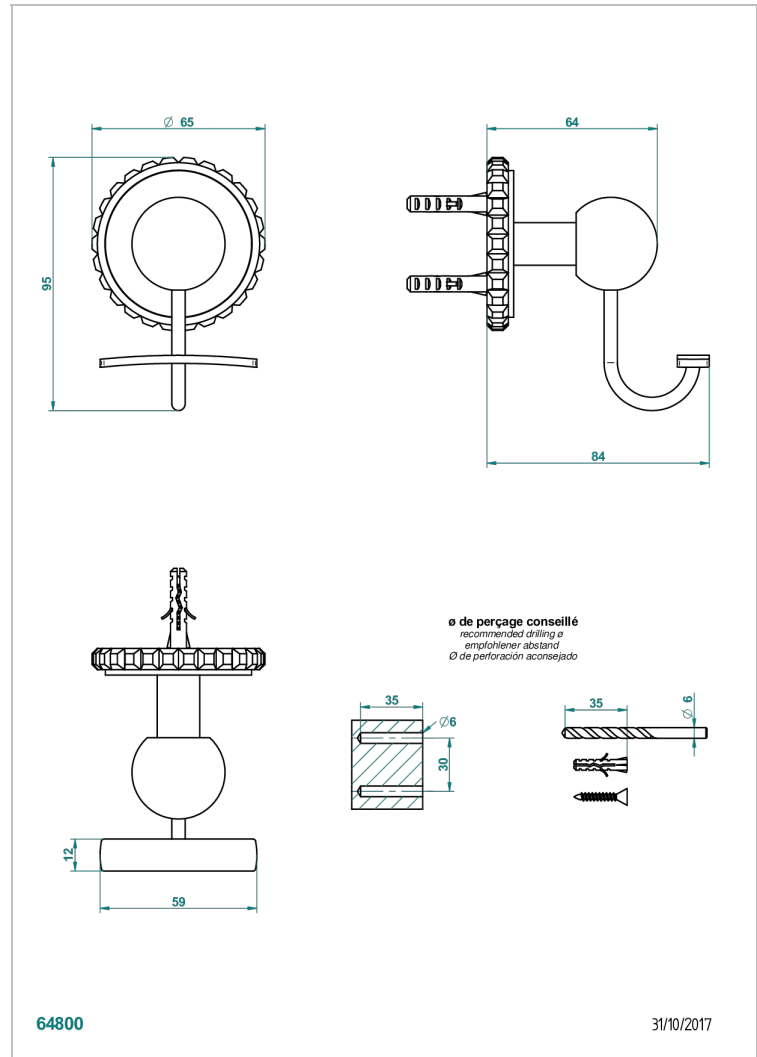

BAMBOU CLEAR CRYSTAL

A35-510

Robe hook

THG[®]
PARIS

CHARACTERISTIC

- Bambo Clear crystal
- Robe hook

AVAILABLE FINITIONS

Antique nickel - H28
Black ceram - D30
Blush PVD - H62
Brass color PVD - H49
Brown bronze color PVD - F33
Gold color PVD - H52

Nickel color PVD - H55
Polished chrome (color finish) - A02
Polished chrome / Polished gold (color finish) - G02
Polished gold (color finish) - F01
Polished nickel - B01
Soft gold - F30

Soft matt gold - F31
Umber PVD - H66
Varnished matt antique red copper (color finish) - H07